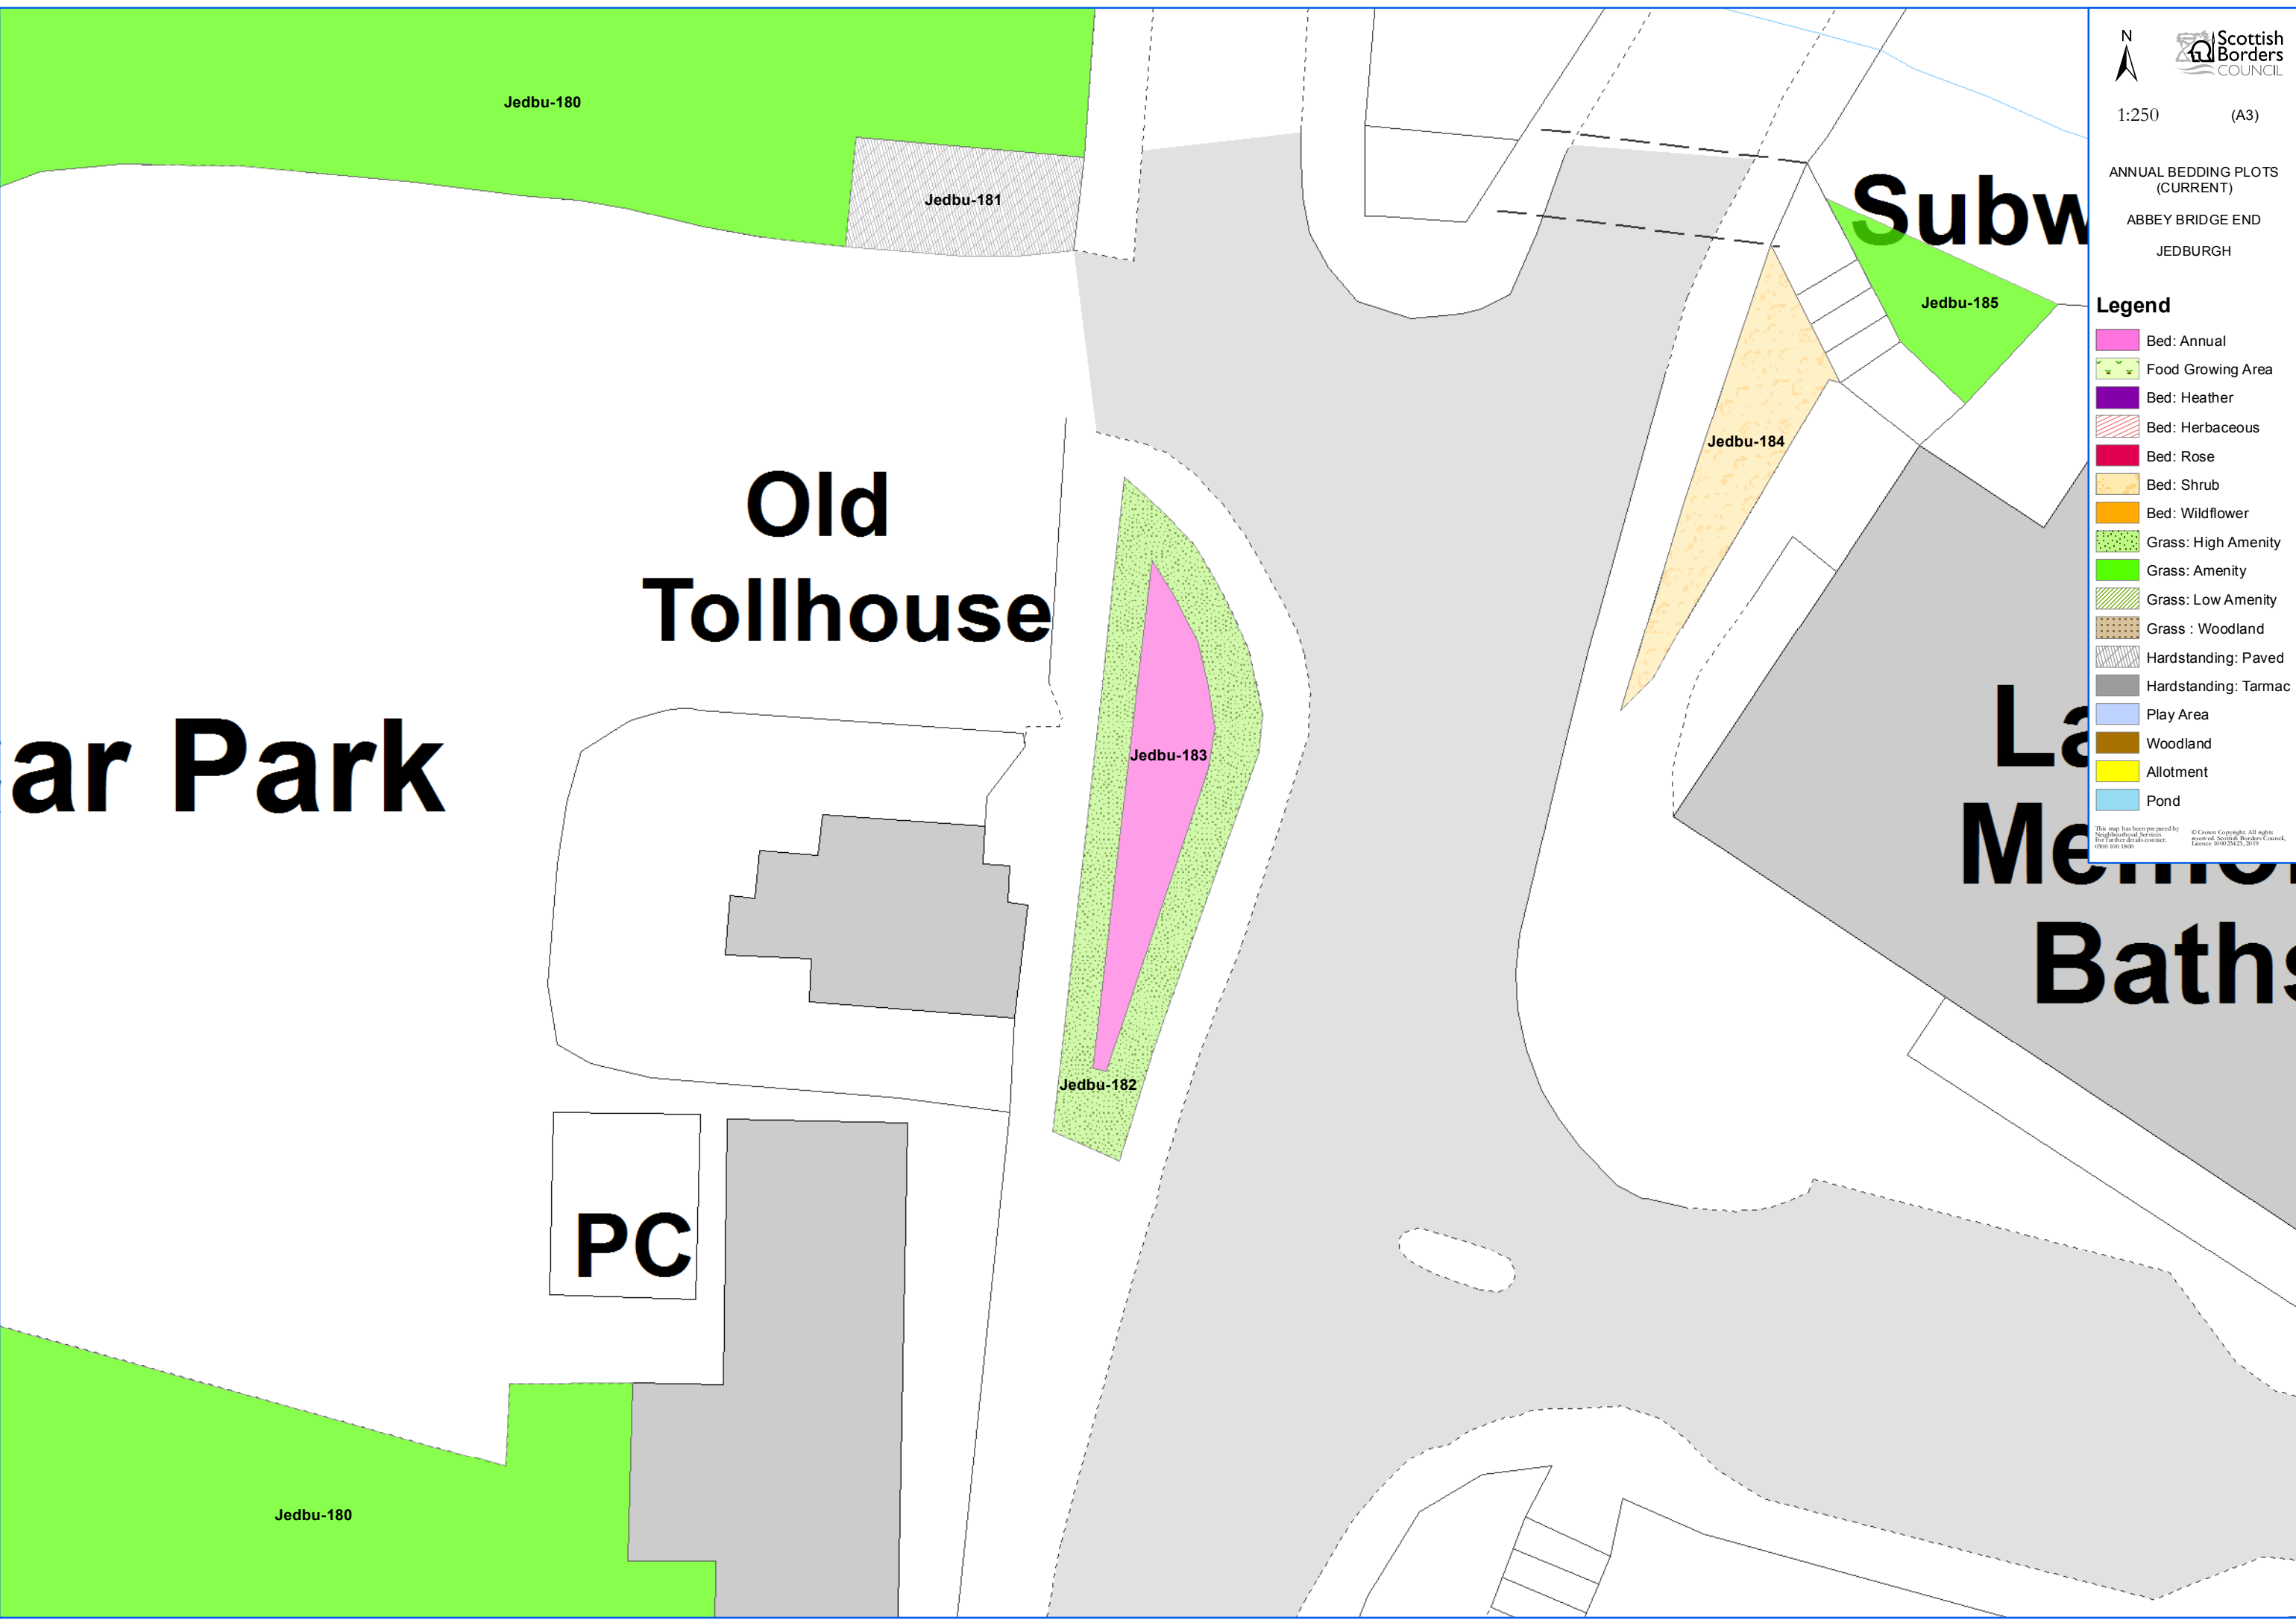

Legend

- Bed: Annual
- Food Growing Area
- Bed: Heather
- Bed: Herbaceous
- Bed: Rose
- Bed: Shrub
- Bed: Wildflower
- Grass: High Amenity
- Grass: Amenity
- Grass: Low Amenity
- Grass: Woodland
- Hardstanding: Paved
- Hardstanding: Tarmac
- Play Area
- Woodland
- Allotment
- Pond

Jedbu-180

Jedbu-181

Jedbu-185

Jedbu-184

Jedbu-183

Jedbu-182

Old Tollhouse

ar Park

PC

Jedbu-180

Subw

La
Men
Baths