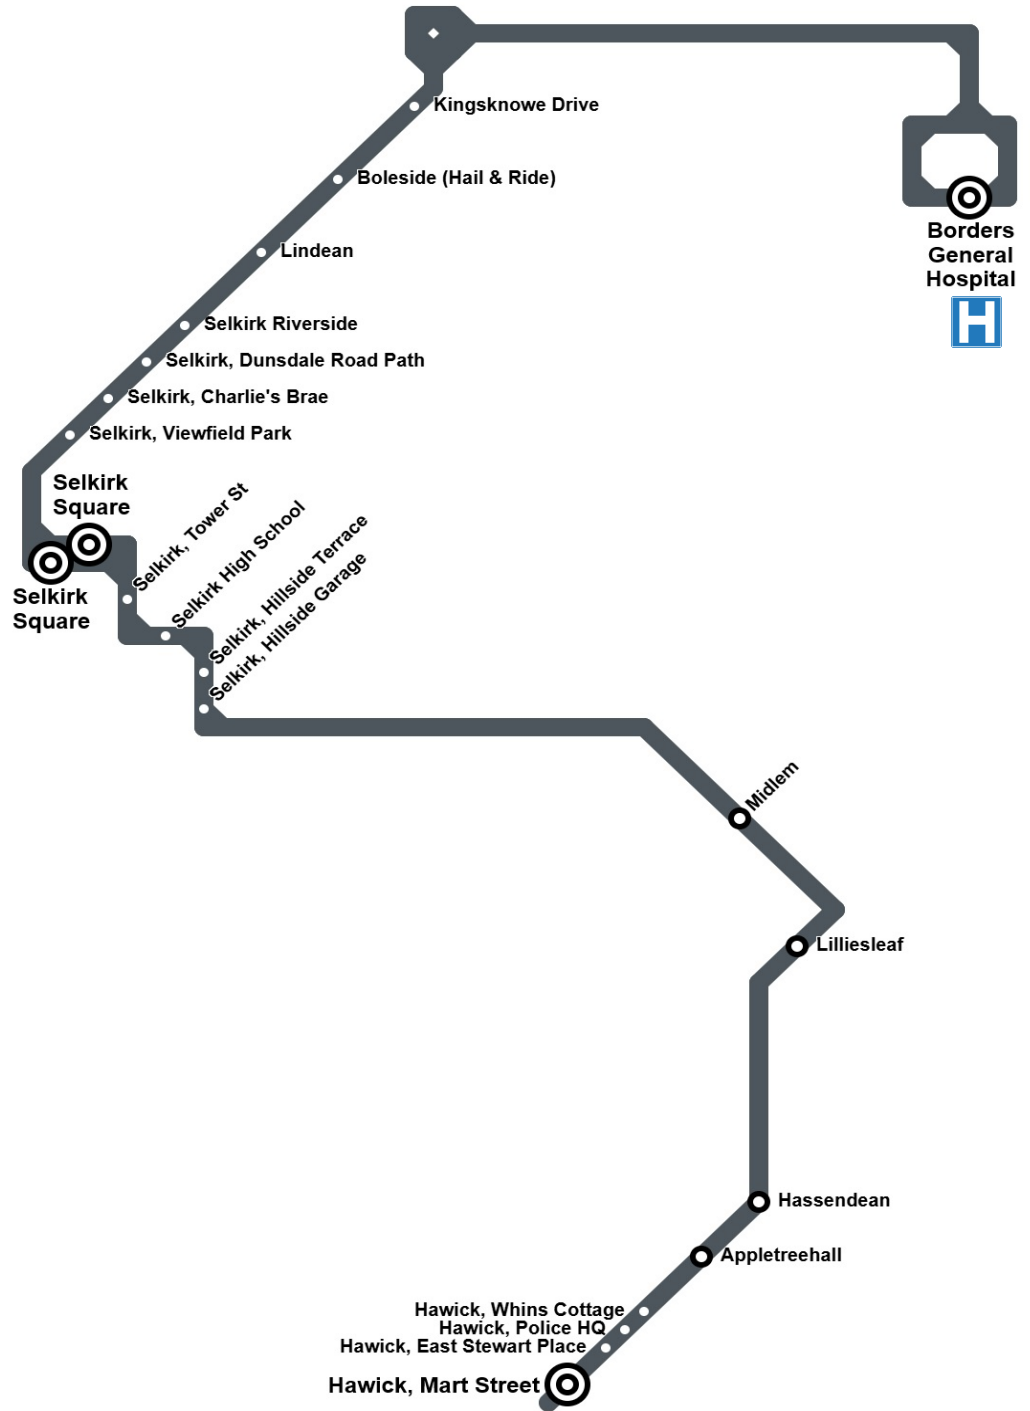

Service 44 - Hawick to BGH via Lilliesleaf

Monday to Friday

Does not operate 25 & 26 December nor 1 & 2 January

Valid from 6th July 2026

Service 44: Hawick - BGH							Monday to Friday
Hawick, Mart Street - Appletreehall - Hassendean - Lilliesleaf - Midlem - Selkirk - Lindean - Borders General Hospital							
Stop V							
Hawick, Mart Street	07:00	09:00	11:00	15:00	17:00	18:00	
Appletreehall	07:07	09:07	11:07	15:07	17:07	18:07	
Hassendean	07:13	09:13	11:13	15:13	17:13	18:13	
Lilliesleaf	07:21	09:21	11:21	15:21	17:21	18:21	
Midlem	07:29	09:29	11:29	15:29	17:29	18:29	
Selkirk, Square	07:40	09:40	11:40	15:40	17:40	18:40	
Borders General Hospital	07:54	09:54	11:54	15:54	17:54	18:54	

Service 44: BGH - Hawick							Monday to Friday
Borders General Hospital - Lindean - Selkirk - Midlem - Lilliesleaf - Hassendean - Appletreehall - Hawick, Mart Street.							
Stop V							
Borders General Hospital	08:00	10:00	14:00	16:00	17:00	***	
Selkirk, Square	08:14	10:14	14:14	16:14	17:14	***	
Midlem	08:25	10:25	14:25	16:25	17:25	***	
Lilliesleaf	08:33	10:33	14:33	16:33	17:33	***	
Hassendean	08:41	10:41	14:41	16:41	17:41	***	
Appletreehall	08:47	10:47	14:47	16:47	17:47	***	
Hawick, Mart Street	08:54	10:54	14:54	16:54	17:54	***	

Map and Route Descriptions on next page

Service 44 Hawick to BGH via Lilliesleaf

Map not to scale. Representative only

Route Descriptions:

Hawick to BGH

Hawick, Mart Street - Wilton Hill - A7 - B6359 - Appletreehall - Hassendean - Lilliesleaf - B6359 - B6453 - Midlem - A699 - A7 - Selkirk - Lindean - Kingsknowe Roundabout - A6091 - Borders General Hospital

BGH to Hawick

Borders General Hospital - A6091 - Kingsknowe Roundabout - A7 - Lindean - Selkirk - A699 - B6453 - Midlem - B6359 - Lilliesleaf - Hassendean - Appletreehall - A7 - Wilton Hill - Hawick, Mart Street