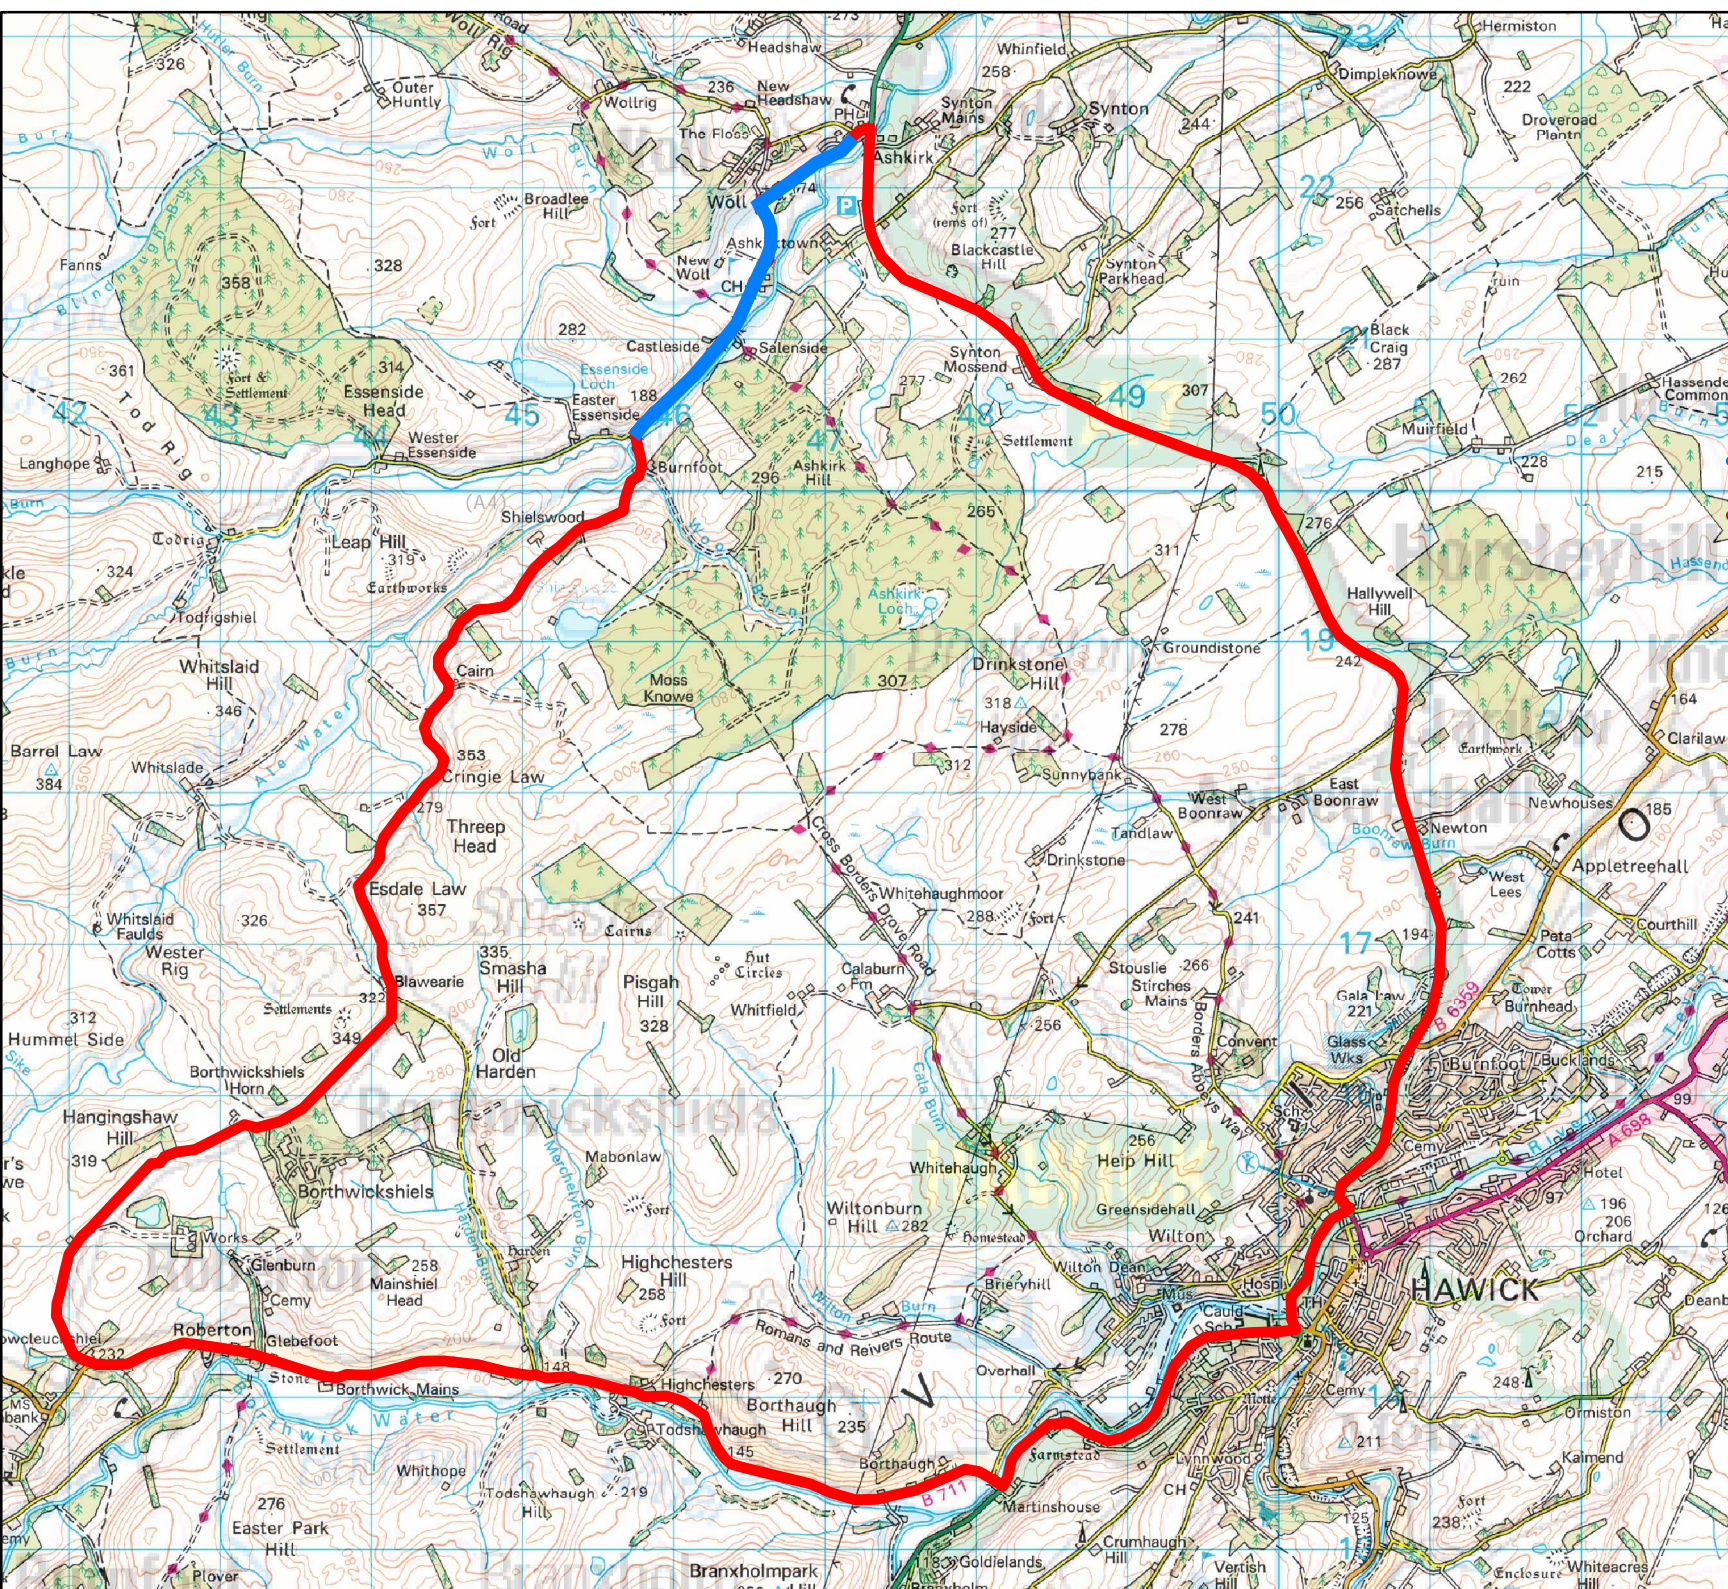

1:50,000

# C20 The Woll Road Closure

Key:

 Closure

 Alternative Route

Reproduced by permission of Ordnance Survey on behalf of HMSO. © Crown copyright and database right 2015. All rights reserved. Ordnance Survey Licence number 100023423.