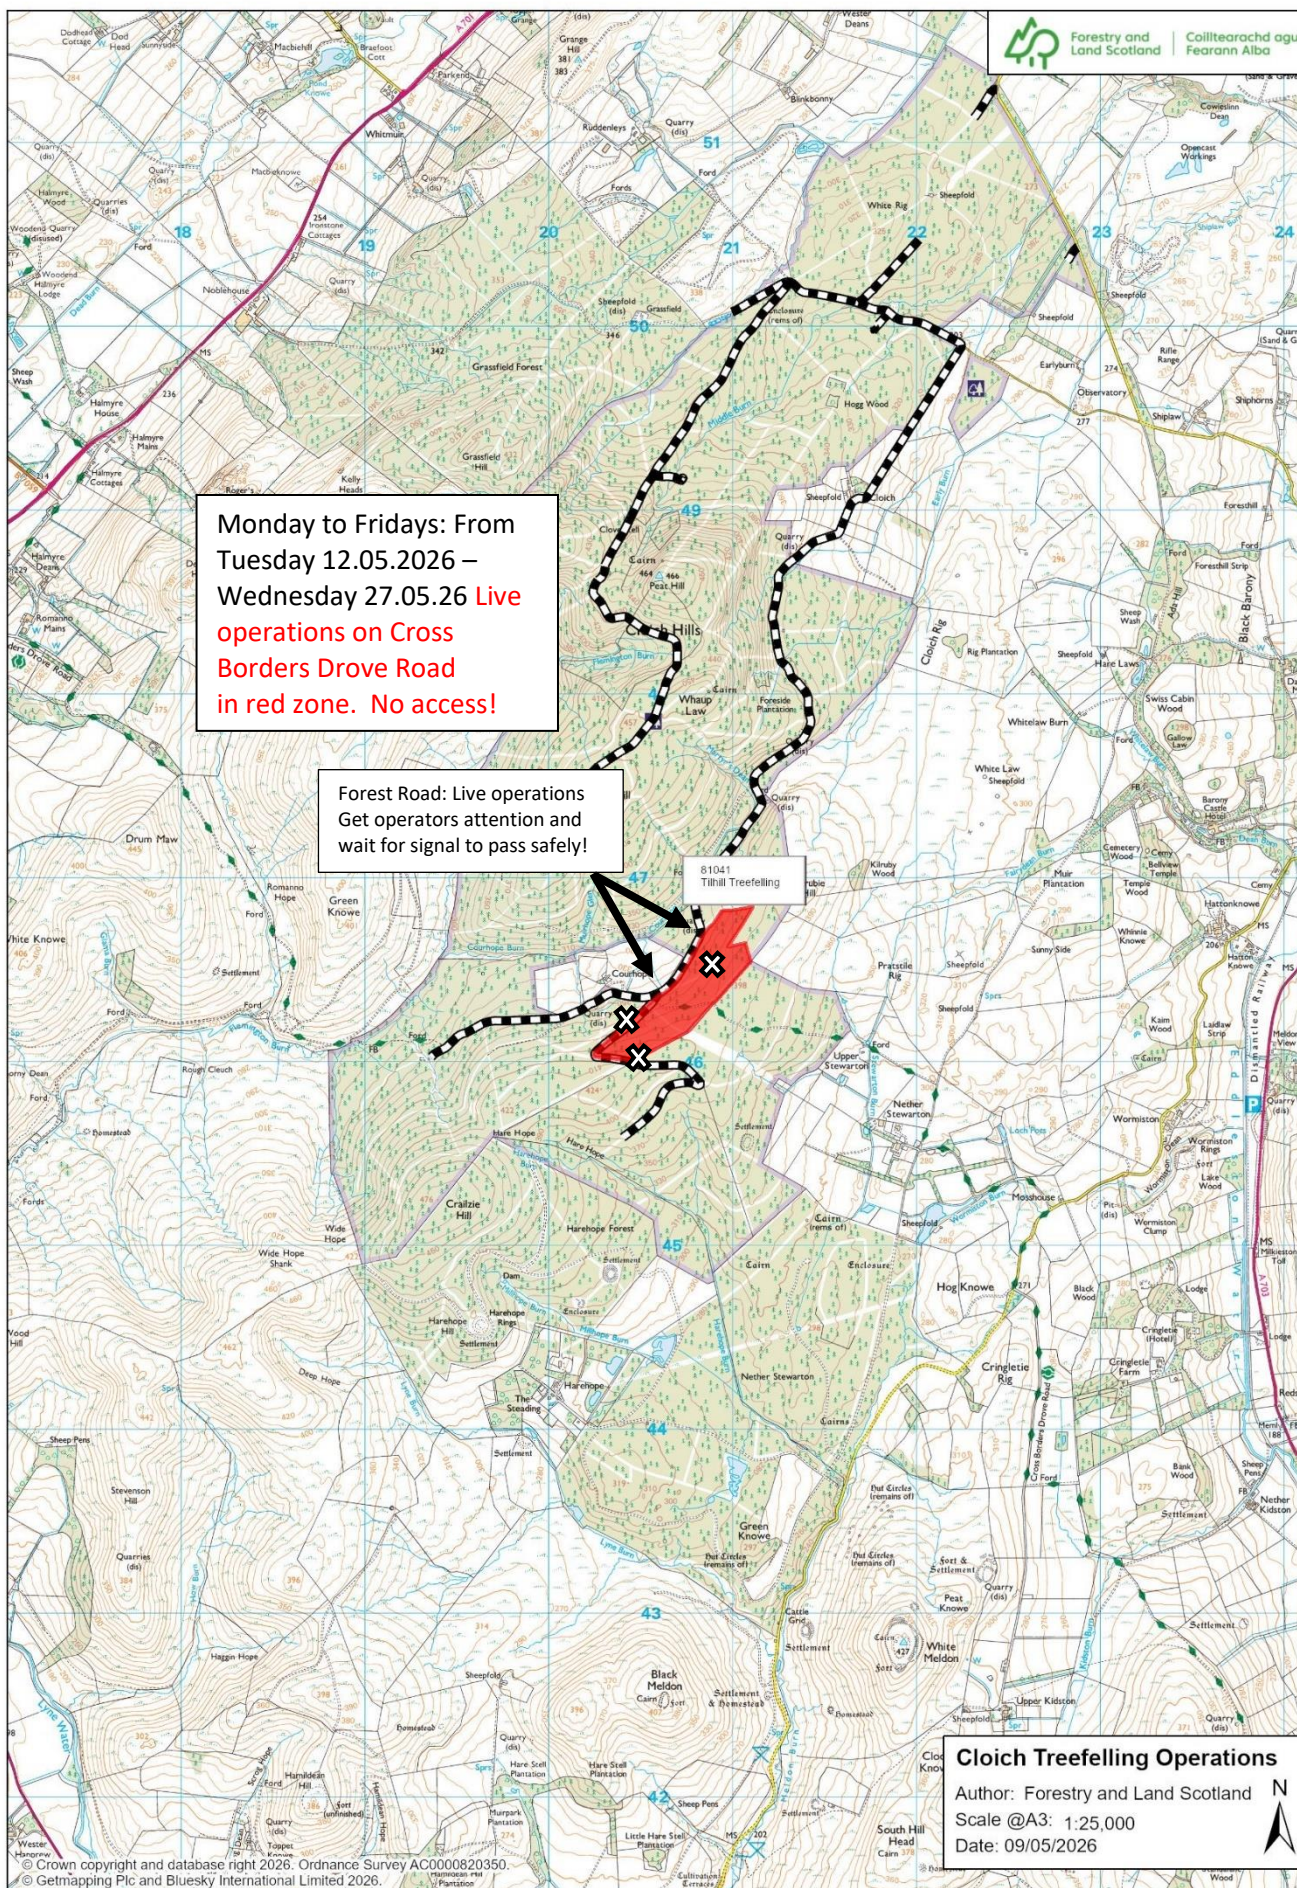

# CLOICH Forest

**Tree felling operations, see red area on map!**

Monday to Fridays:  
 From Tuesday  
 12.05.2026 –  
 Wednesday 27.05.26  
**Live operations on  
 Cross Borders Drove  
 Road in tree felling area  
 (red on map). No  
 through access.**

Forest Road adjacent to  
 felling area, see map:  
**Tree stacking and  
 timber haulage  
 operations.  
 Get operators attention  
 and wait for signal to  
 pass safely!**

**⌘ No access 7 days a  
 week.**

Felling is due to finish end  
 of July 2026.

Expect timber haulage  
 along forest road.

We are sorry if these  
 operations affect your plans  
 today.