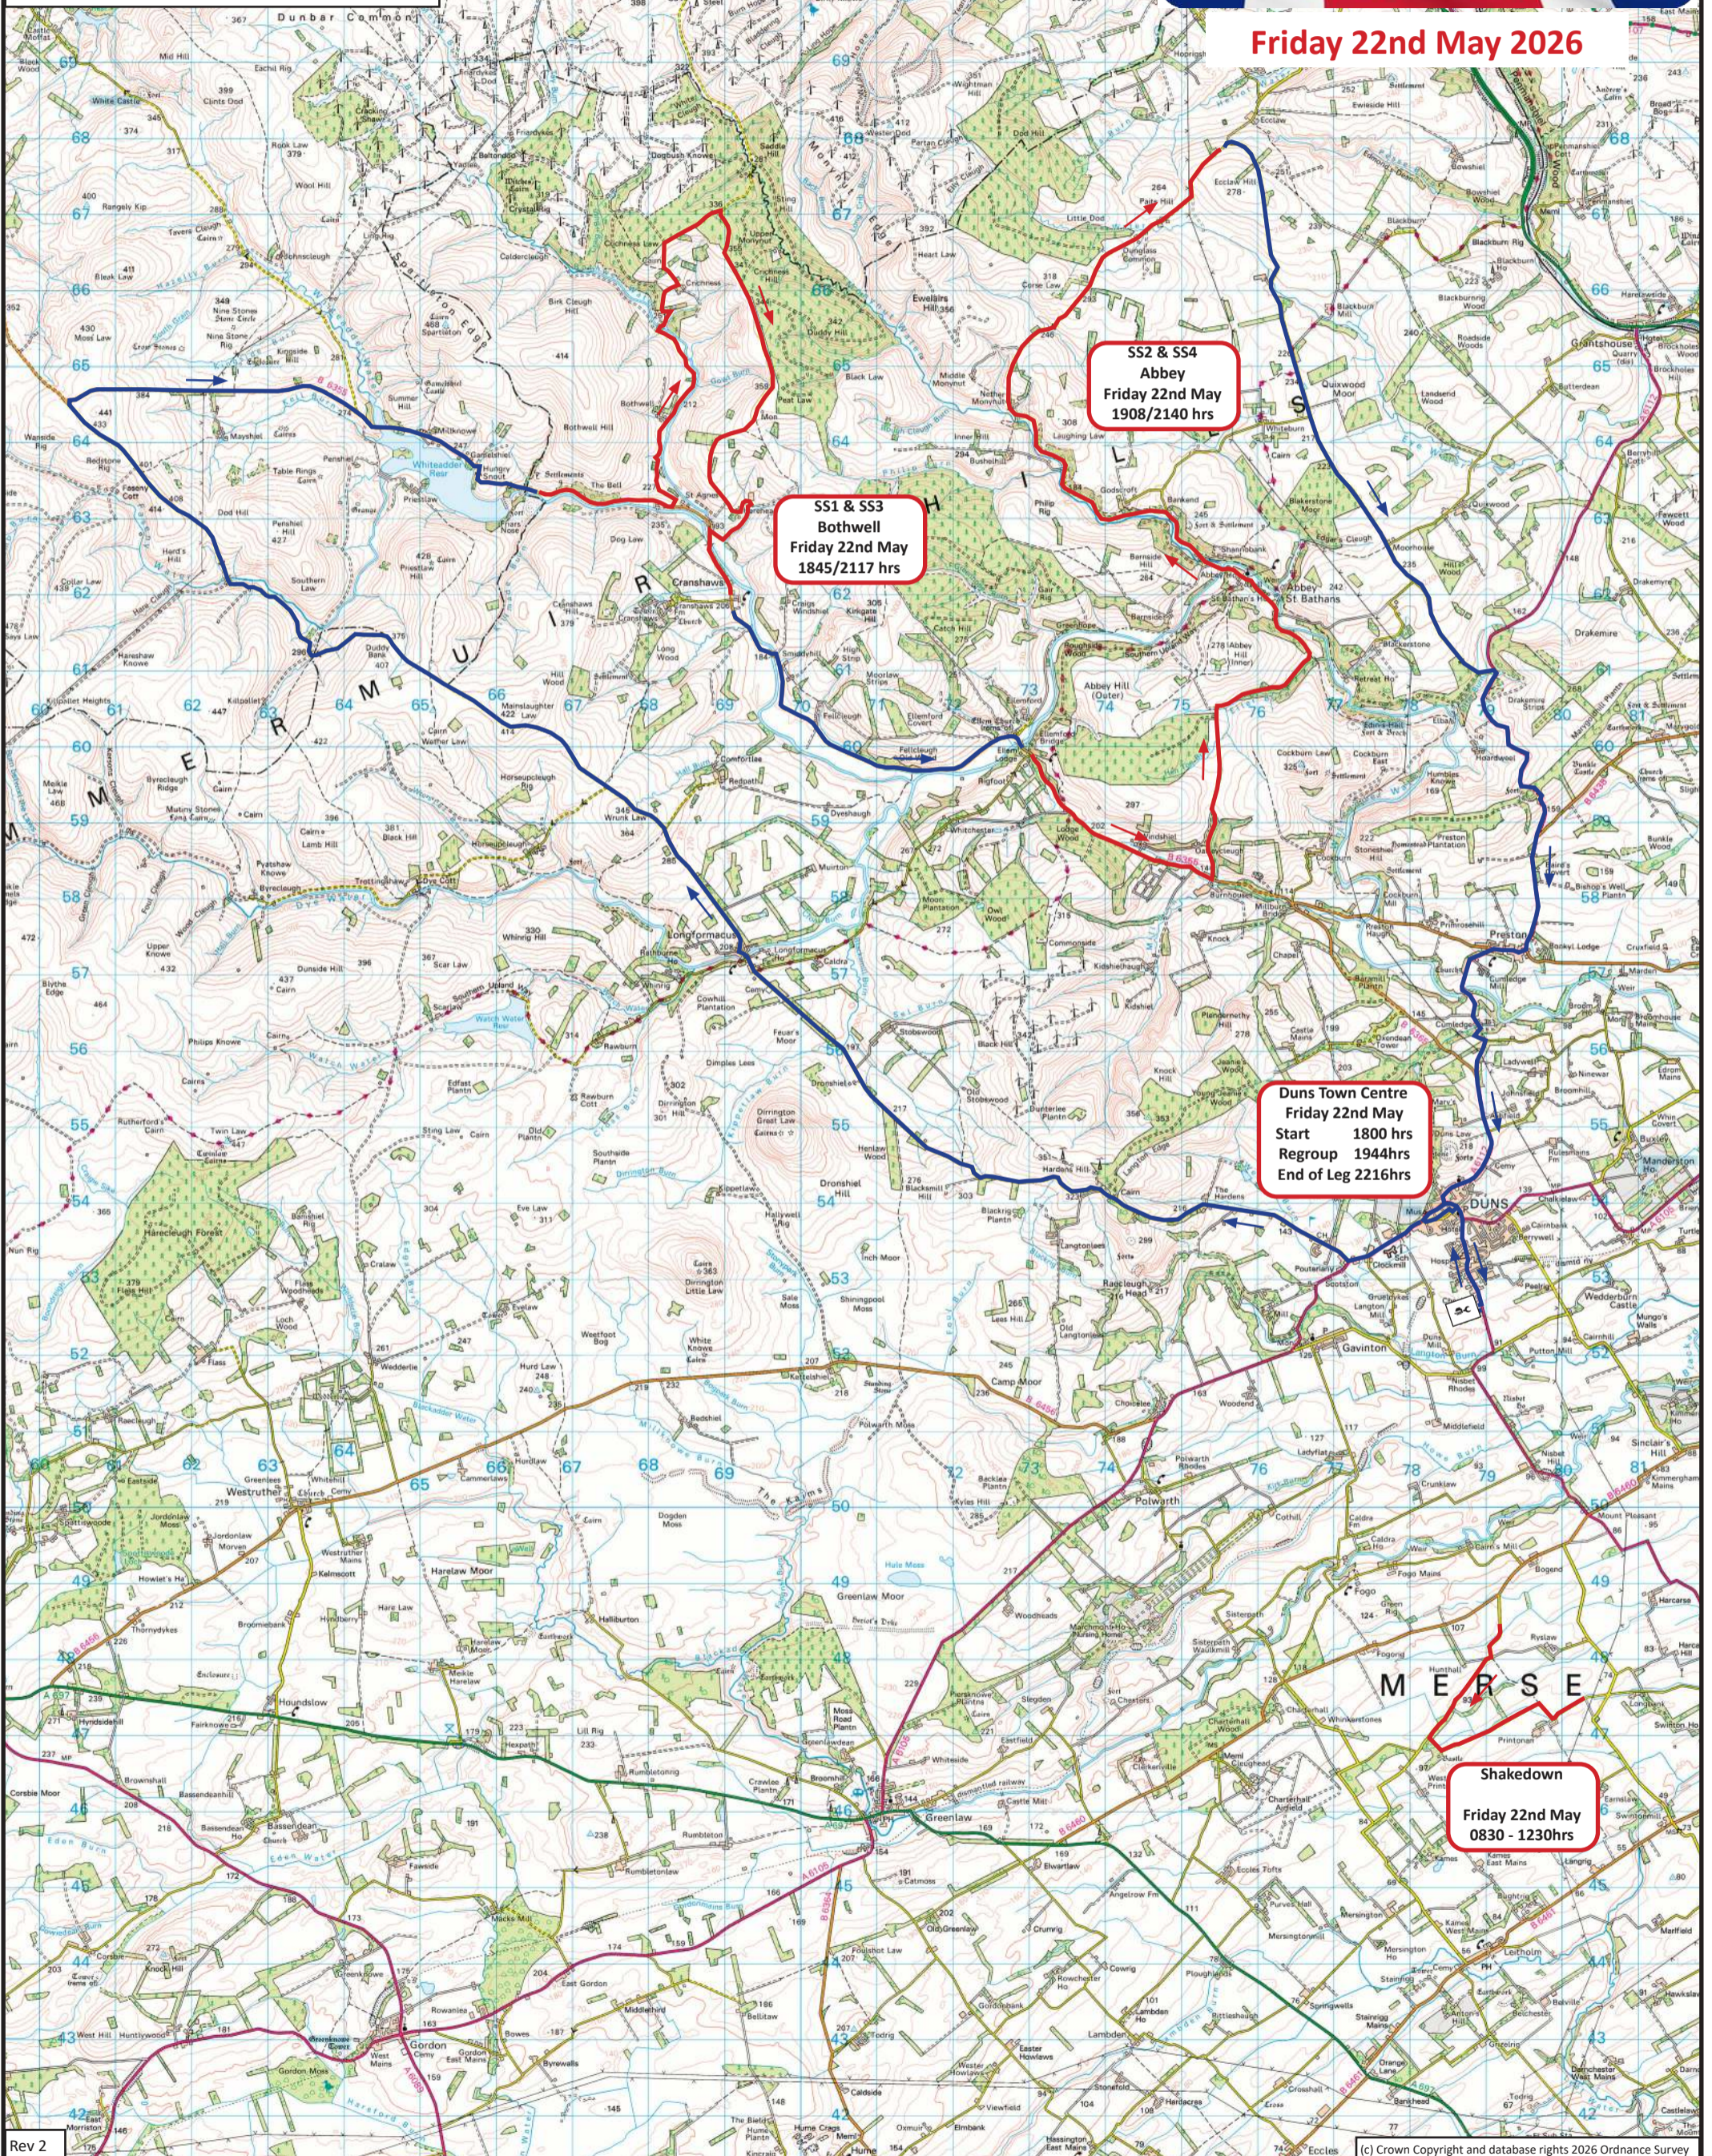

# Overall Route Map Shakedown & Leg 1

-  Road Section
-  Special Stage

Times shown are for first competitor

Friday 22nd May 2026

## Overall Route Map

# Overall Route Map

- Road Section
- Special Stage

Times shown are for first competitor

Duns Town Centre  
Sunday 24th May  
Start 0900hrs  
Regroup 1147hrs  
Finish 1540hrs

Sunday 24th May 2026

SS1 & SS5  
Westruther  
Sunday 24th May  
0931/1320 hrs

SS2 & SS6  
Scott's View  
Sunday 24th May  
1000/1349hrs

SS4 & SS8  
Eccles  
Sunday 24th May  
1119/1508hrs

SS3 & SS7  
Roxburgh  
Sunday 25th May  
1031/1420 hrs