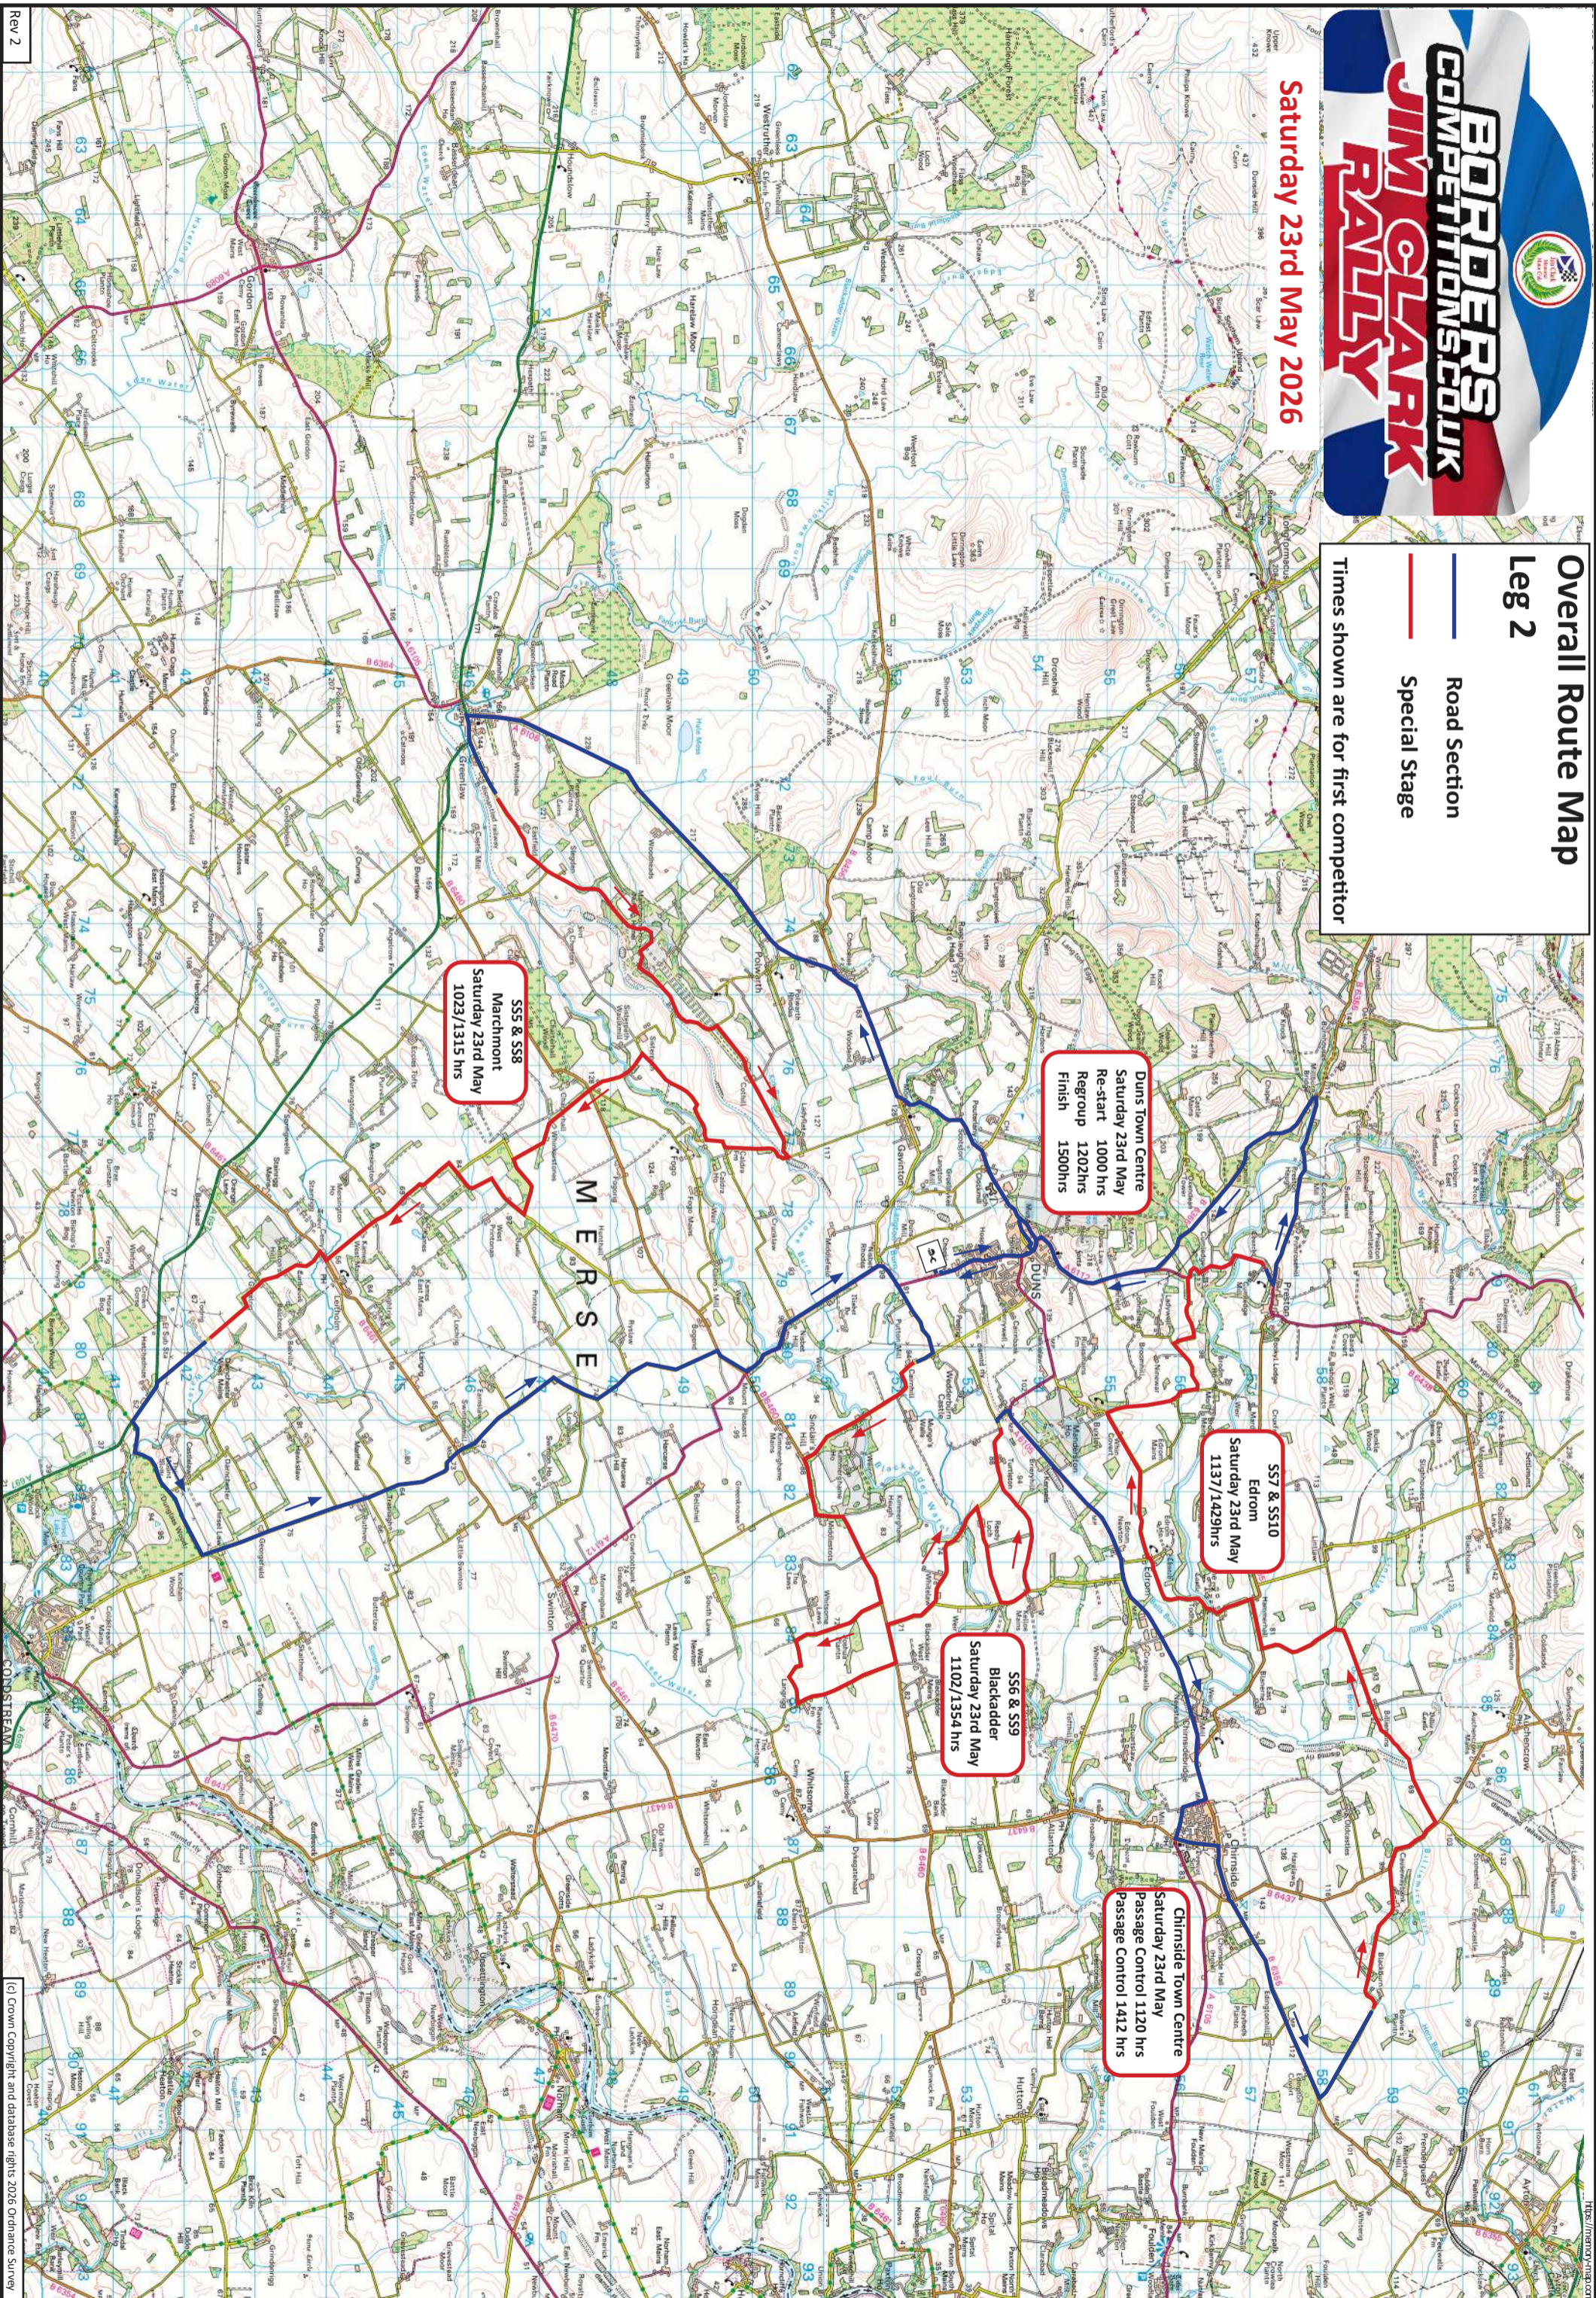

# Overall Route Map Shakedown & Leg 1

-  Road Section
-  Special Stage

Times shown are for first competitor

Friday 22nd May 2026

## Overall Route Map

# Overall Route Map

- Road Section
- Special Stage

Times shown are for first competitor

Duns Town Centre  
Sunday 24th May  
Start 0900hrs  
Regroup 1147hrs  
Finish 1540hrs

Sunday 24th May 2026

SS1 & SS5  
Westruther  
Sunday 24th May  
0931/1320 hrs

SS2 & SS6  
Scott's View  
Sunday 24th May  
1000/1349hrs

SS4 & SS8  
Eccles  
Sunday 24th May  
1119/1508hrs

SS3 & SS7  
Roxburgh  
Sunday 25th May  
1031/1420 hrs