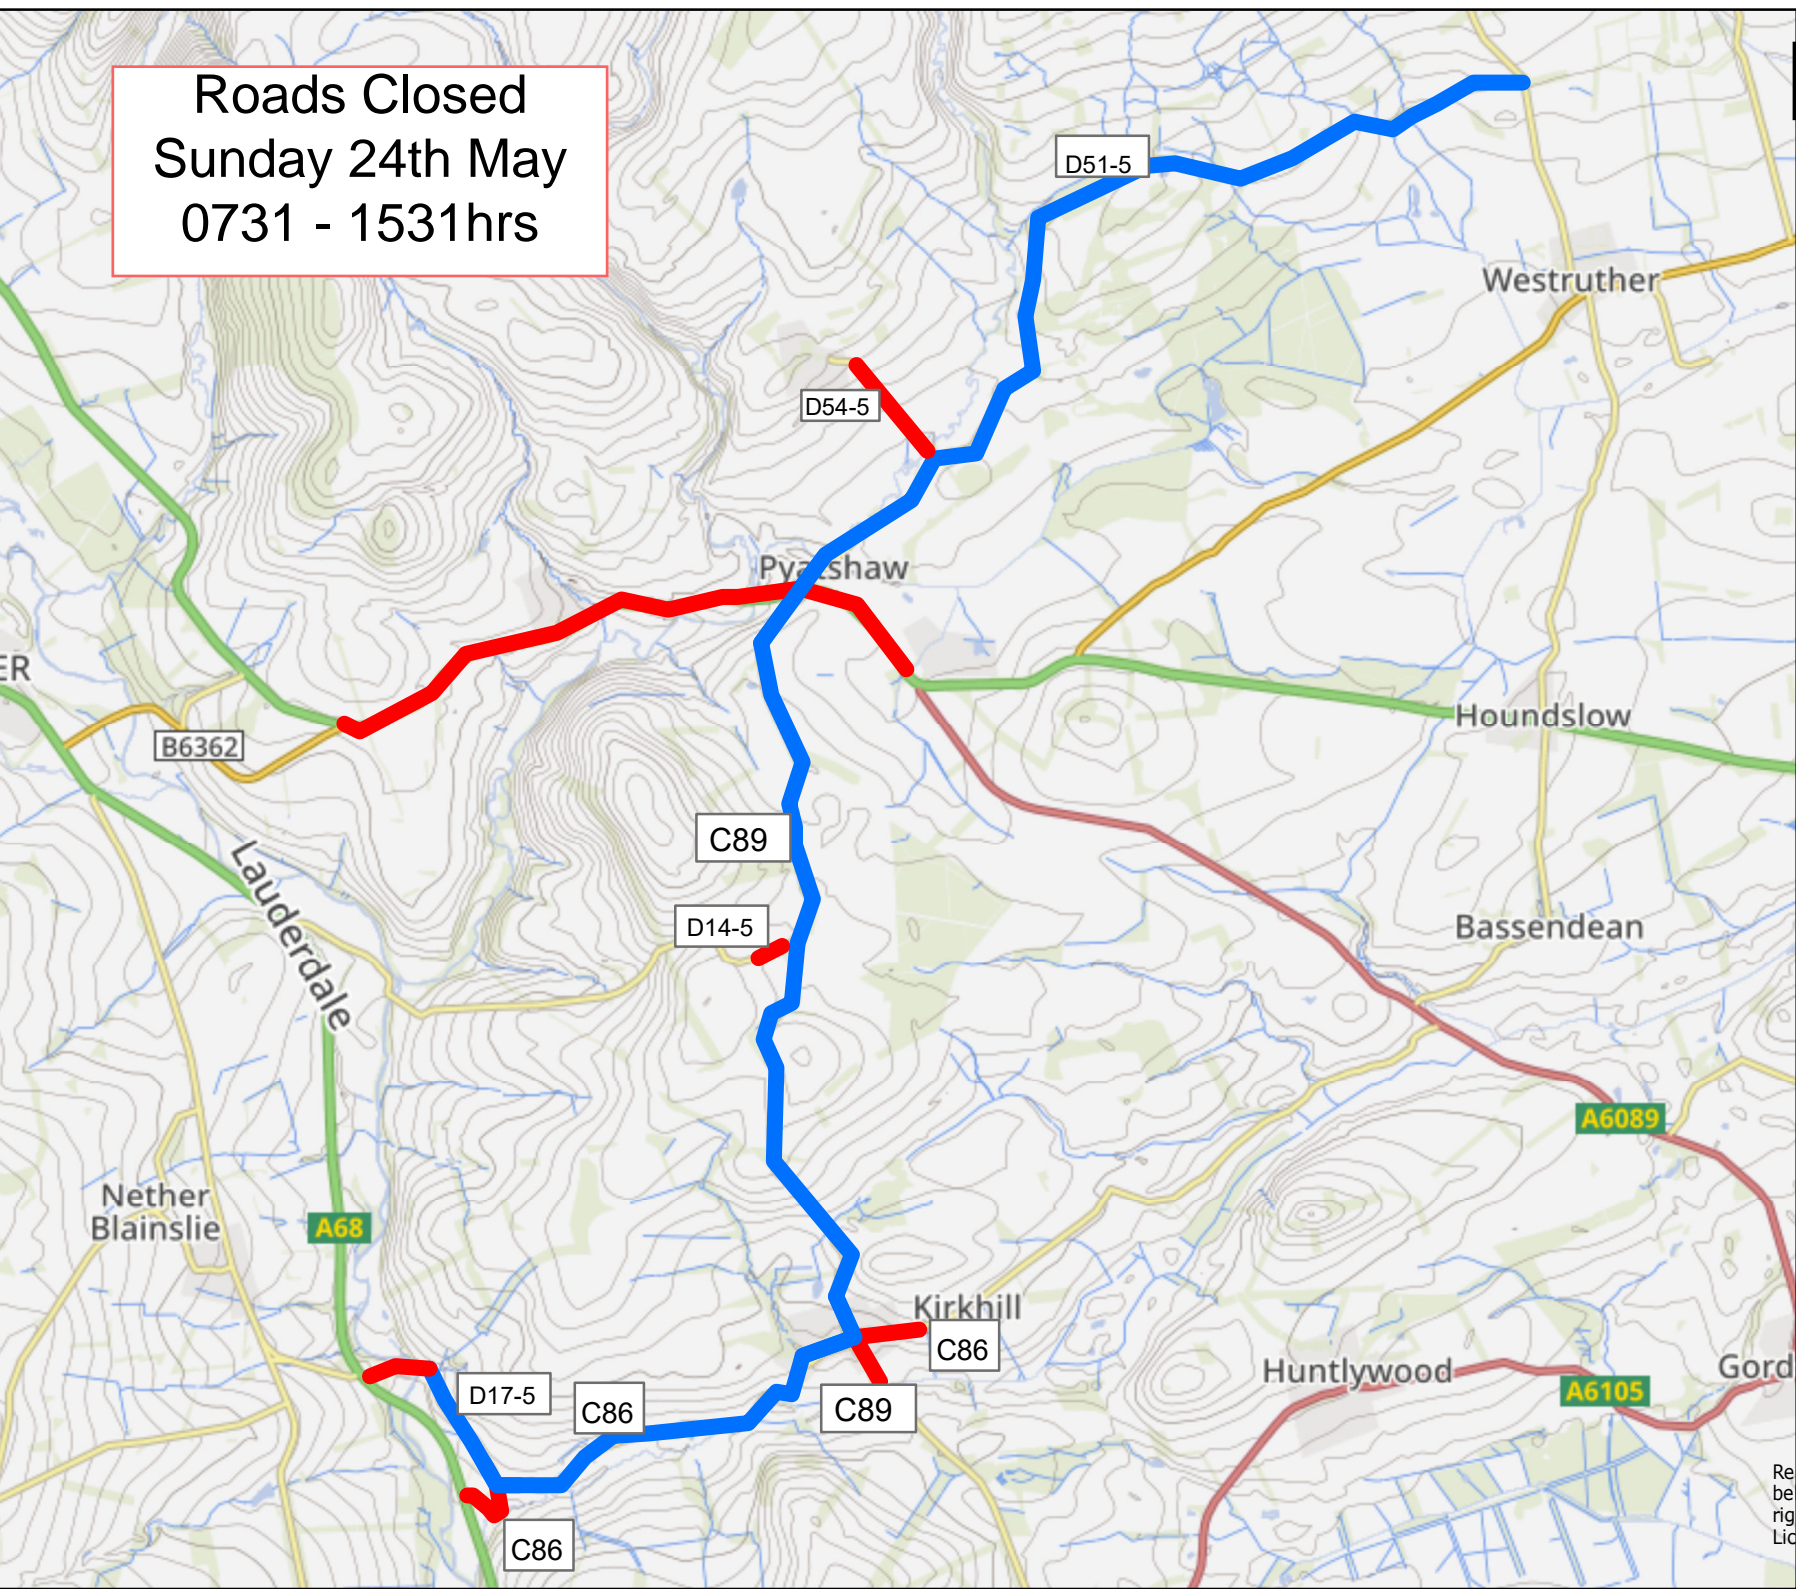

Roads Closed
Sat 23rd May
0823 - 1623hrs

**Jim Clark Rally 2026
Polwarth Stage
Road Closures**

- Key:**
- Stage route closures
 - Other closures

Roads Closed
Sat 23rd May
0902 - 1702hrs

**Jim Clark Rally 2026
Blackadder Stage**

Road Closures

Key:

 Stage Route Closures

 Other Closures

Roads Closed
Sunday 24th May
0731 - 1531hrs

**Jim Clark Rally 2026
Westruther Stage**

Road Closures

Key:

-  Stage Closure
-  Other Closures

Roads Closed
Sun 24th May
0800 - 1600hrs

**Jim Clark Rally
Scott's View Stage**

Road Closures

Key:

-  Stage Closure
-  Other Closures

Jim Clark Rally Roxburgh Stage

Road Closures

Key:

-  Stage Closure
-  Other Closures

Roads Closed
Sunday 24th May
0827 - 1627hrs

Roads Closed
Sunday 24th May
0915 - 1715hrs

**Jim Clark Rally 2026
Eccles Stage**

Road Closures

Key:

-  Stage Route Closures
-  Other closures