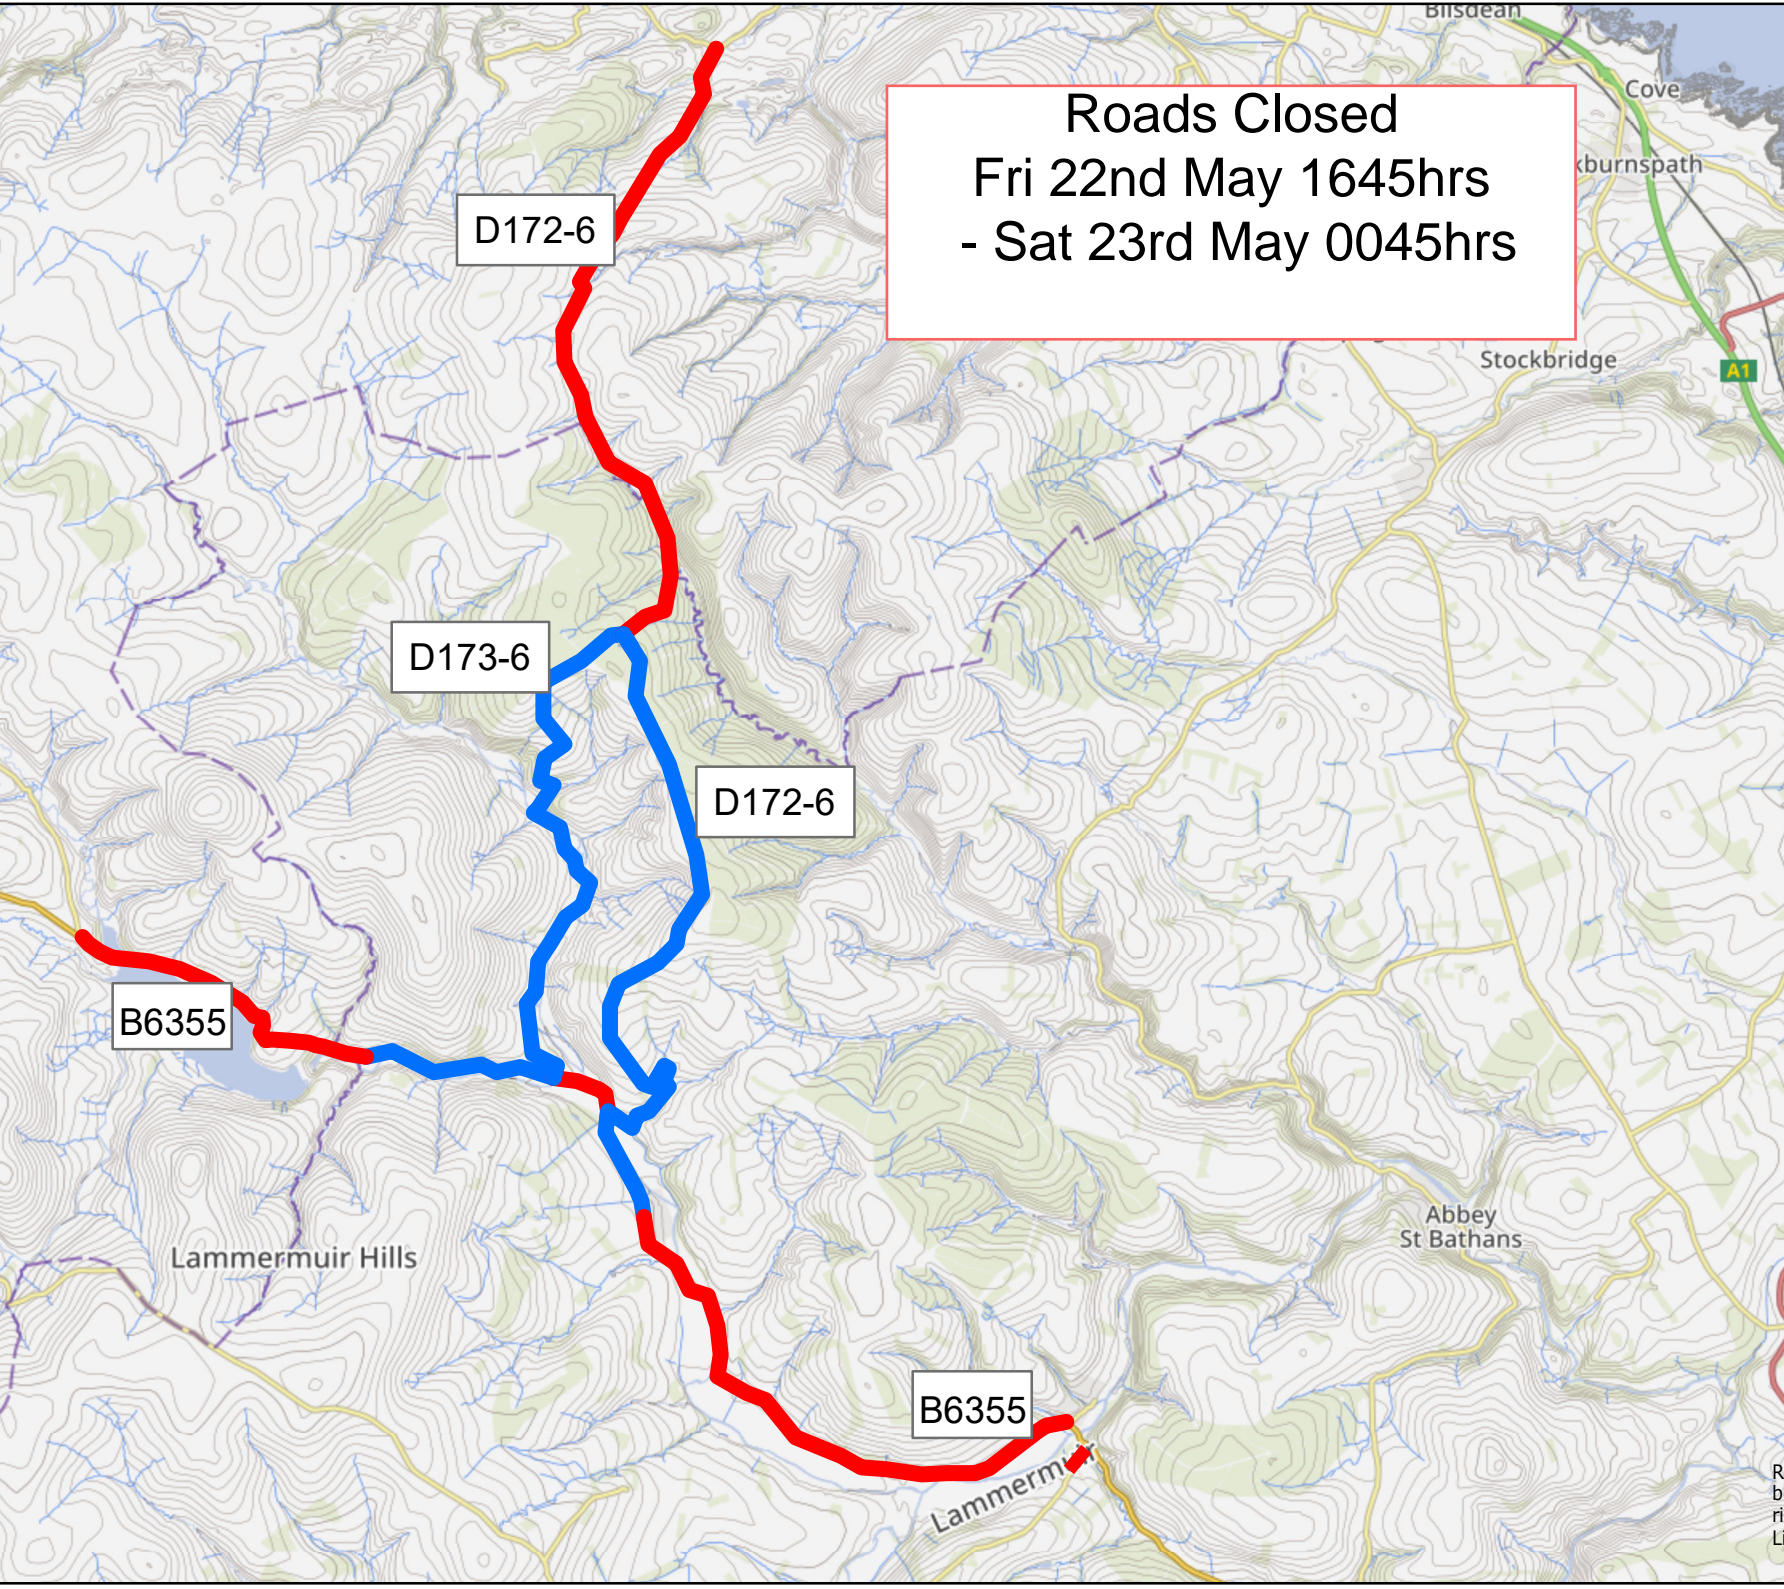

Roads Closed
Fri 22nd May 1645hrs
- Sat 23rd May 0045hrs

Jim Clark Rally 2026
Bothwell Stage

Road Closures

Key:

- Stage Closure
- Other Closures