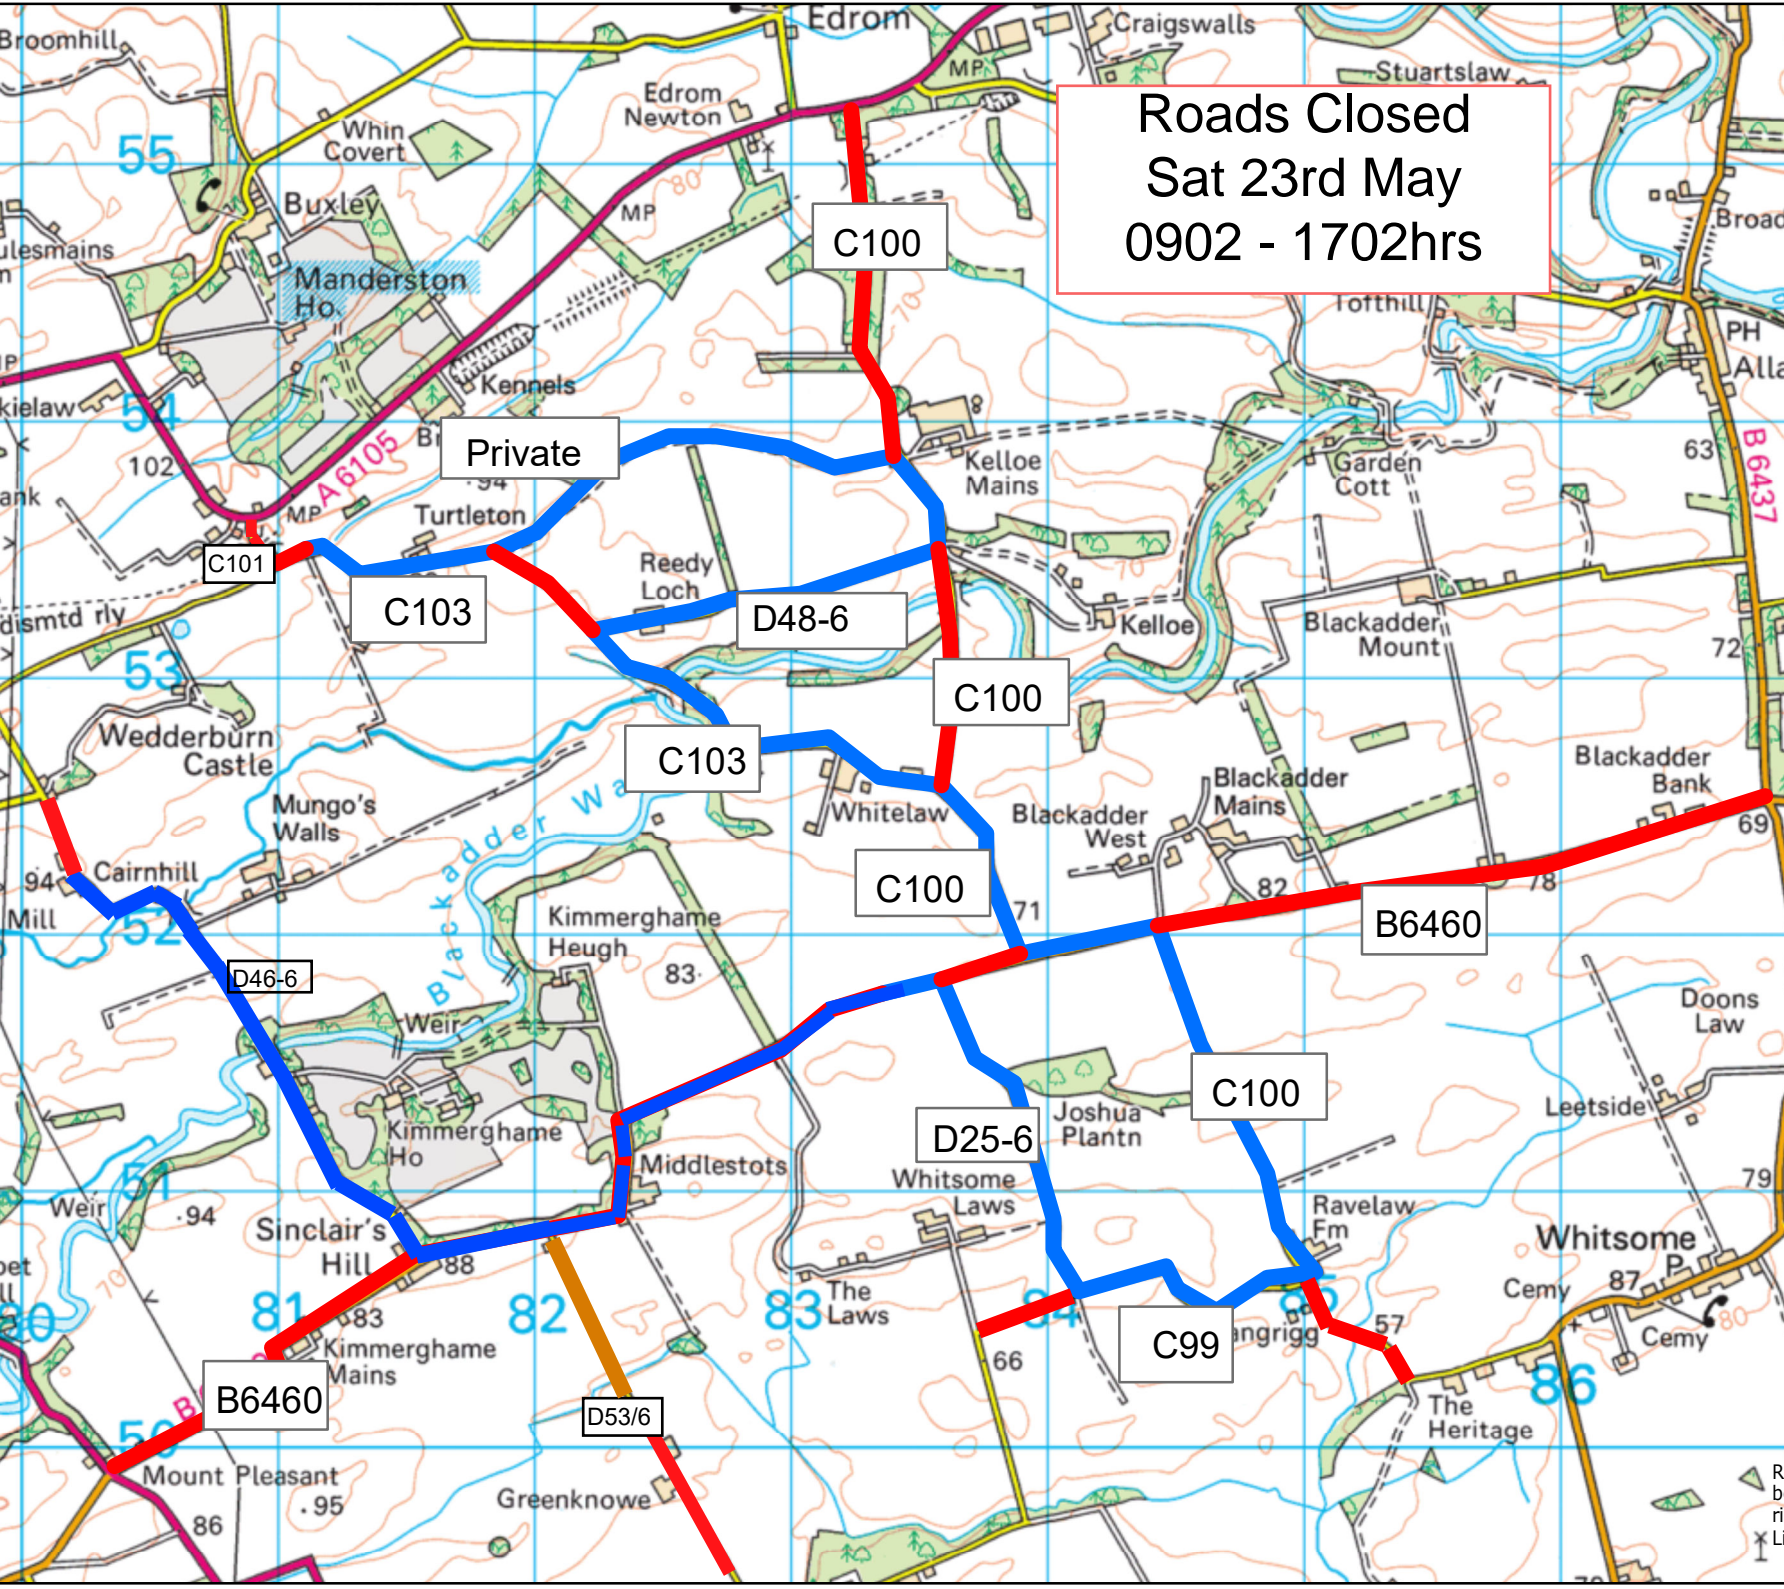

Roads Closed
Sat 23rd May
0823 - 1623hrs

**Jim Clark Rally 2026
Polwarth Stage
Road Closures**

- Key:**
- Stage route closures
 - Other closures

Roads Closed
Sat 23rd May
0902 - 1702hrs

**Jim Clark Rally 2026
Blackadder Stage**

Road Closures

Key:

 Stage Route Closures

 Other Closures

Roads Closed
Sunday 24th May
0731 - 1531hrs

**Jim Clark Rally 2026
Westruther Stage**

Road Closures

Key:

-  Stage Closure
-  Other Closures

Roads Closed
Sun 24th May
0800 - 1600hrs

**Jim Clark Rally
Scott's View Stage**

Road Closures

Key:

-  Stage Closure
-  Other Closures

Jim Clark Rally Roxburgh Stage

Road Closures

Key:

-  Stage Closure
-  Other Closures

Roads Closed
Sunday 24th May
0827 - 1627hrs

Roads Closed
Sunday 24th May
0915 - 1715hrs

**Jim Clark Rally 2026
Eccles Stage**

Road Closures

Key:

-  Stage Route Closures
-  Other closures