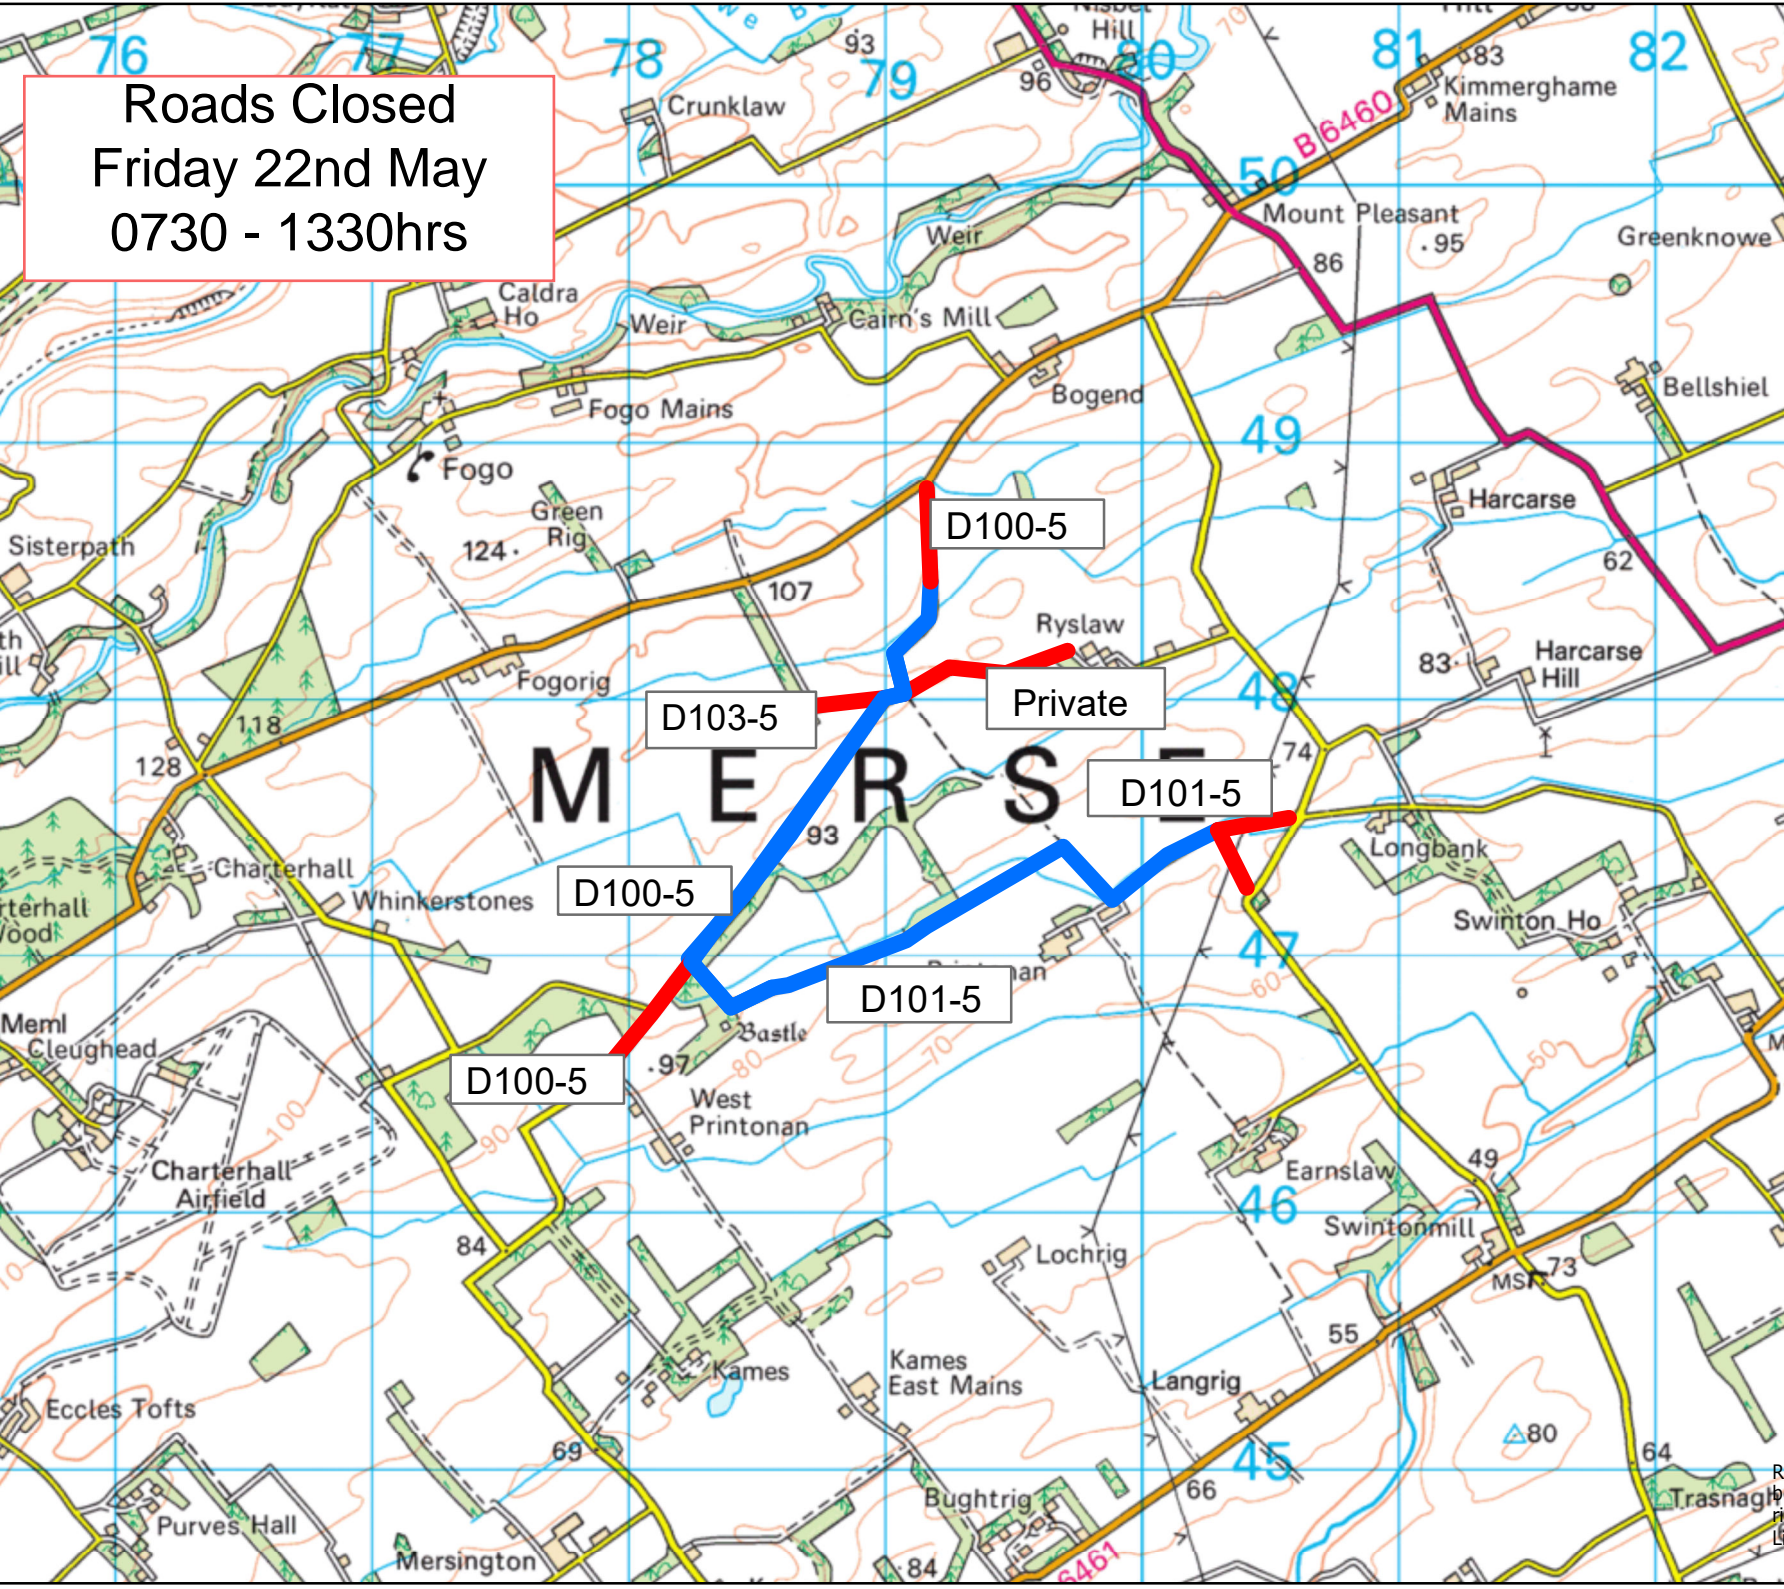

Roads Closed
Friday 22nd May
0730 - 1330hrs

Jim Clark Rally 2026 Shakedown

Road Closures

Key:

- Shakedown Closures
- Other Closures