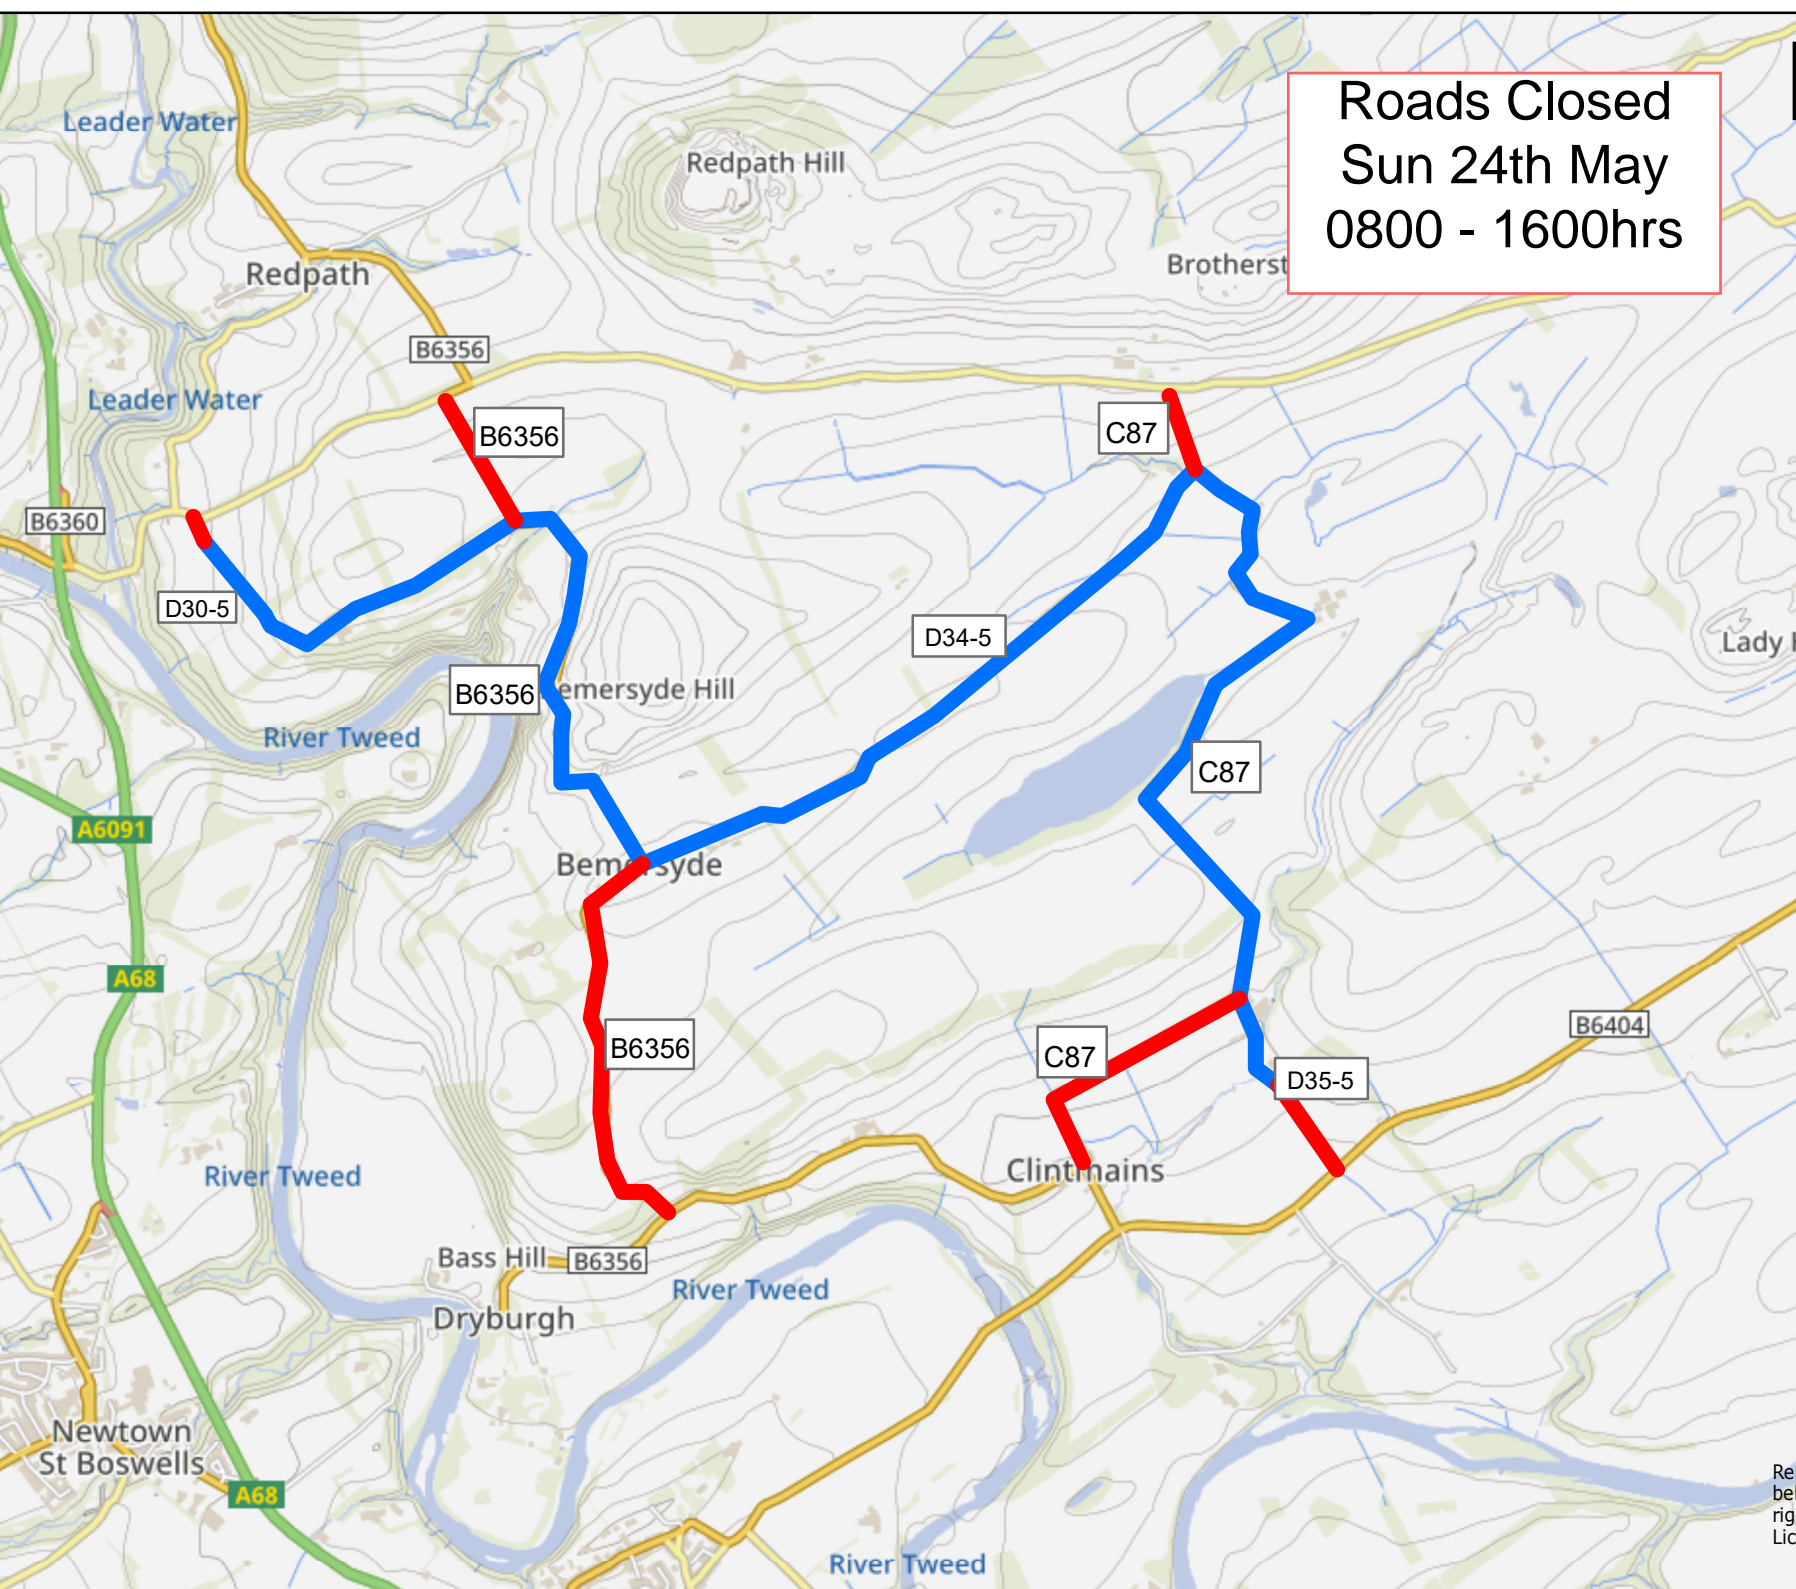

Roads Closed
Sat 23rd May
0823 - 1623hrs

**Jim Clark Rally 2026
Polwarth Stage
Road Closures**

- Key:**
- Stage route closures
 - Other closures

Roads Closed
Sat 23rd May
0902 - 1702hrs

**Jim Clark Rally 2026
Blackadder Stage**

Road Closures

Key:

 Stage Route Closures

 Other Closures

Roads Closed
Sunday 24th May
0731 - 1531hrs

**Jim Clark Rally 2026
Westruther Stage**

Road Closures

Key:

-  Stage Closure
-  Other Closures

Roads Closed
Sun 24th May
0800 - 1600hrs

**Jim Clark Rally
Scott's View Stage**

Road Closures

Key:

-  Stage Closure
-  Other Closures

Jim Clark Rally Roxburgh Stage

Road Closures

Key:

-  Stage Closure
-  Other Closures

Roads Closed
Sunday 24th May
0827 - 1627hrs

Roads Closed
Sunday 24th May
0915 - 1715hrs

**Jim Clark Rally 2026
Eccles Stage**

Road Closures

Key:

-  Stage Route Closures
-  Other closures