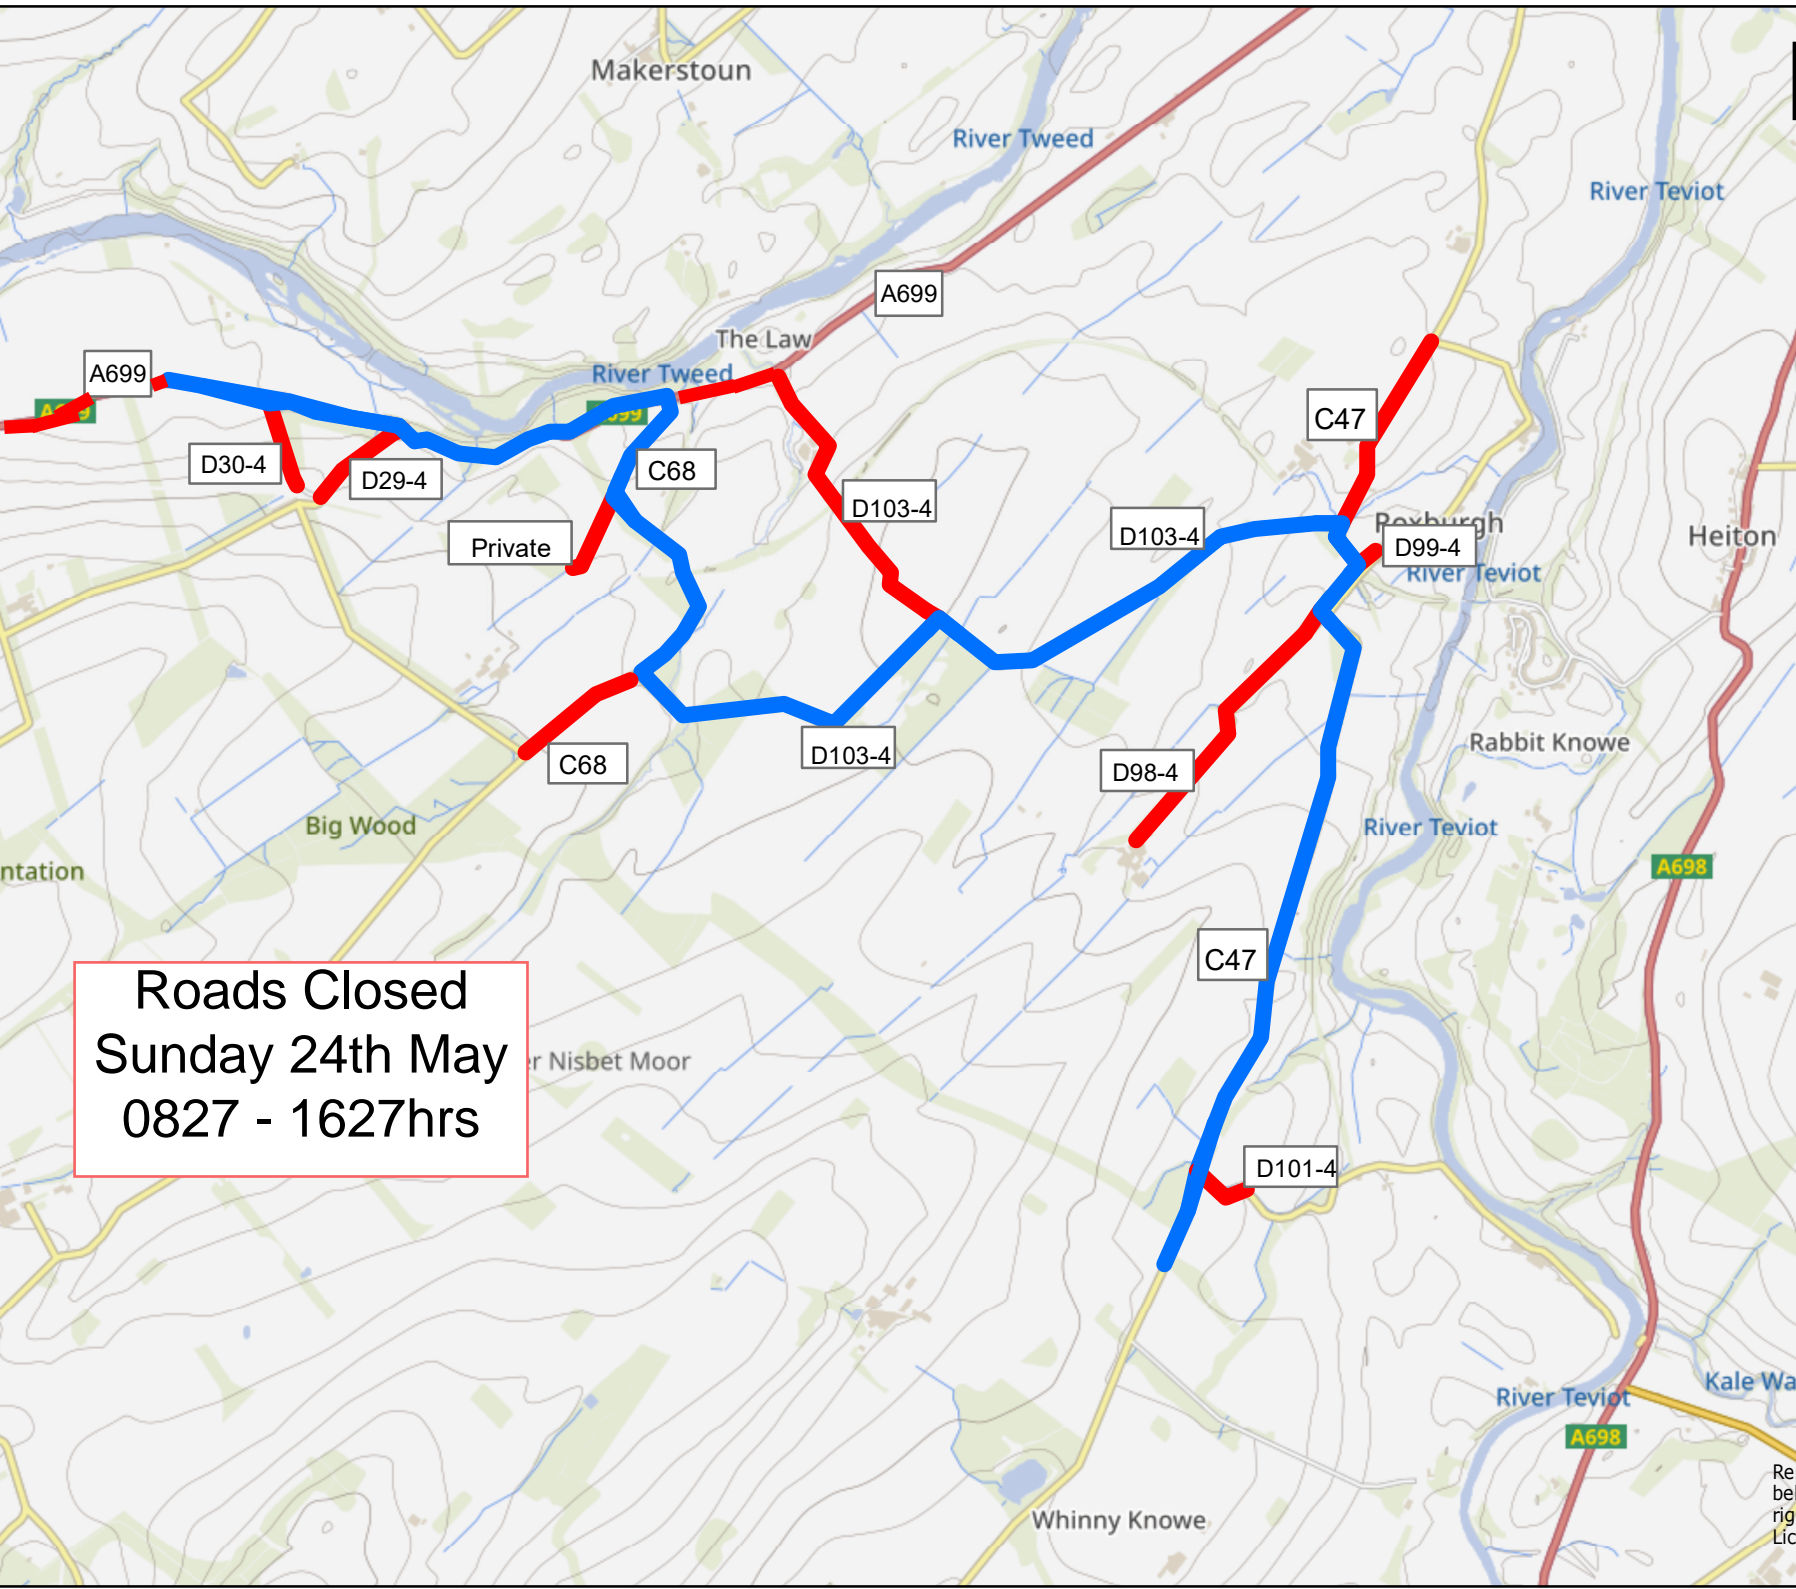

Roads Closed
Sat 23rd May
0823 - 1623hrs

**Jim Clark Rally 2026
Polwarth Stage
Road Closures**

- Key:**
- Stage route closures
 - Other closures

Roads Closed
Sat 23rd May
0902 - 1702hrs

**Jim Clark Rally 2026
Blackadder Stage**

Road Closures

Key:

 Stage Route Closures

 Other Closures

Roads Closed
Sunday 24th May
0731 - 1531hrs

**Jim Clark Rally 2026
Westruther Stage**

Road Closures

Key:

-  Stage Closure
-  Other Closures

Roads Closed
Sun 24th May
0800 - 1600hrs

**Jim Clark Rally
Scott's View Stage**

Road Closures

Key:

-  Stage Closure
-  Other Closures

Jim Clark Rally Roxburgh Stage

Road Closures

Key:

-  Stage Closure
-  Other Closures

Roads Closed
Sunday 24th May
0827 - 1627hrs

Roads Closed
Sunday 24th May
0915 - 1715hrs

**Jim Clark Rally 2026
Eccles Stage**

Road Closures

Key:

-  Stage Route Closures
-  Other closures