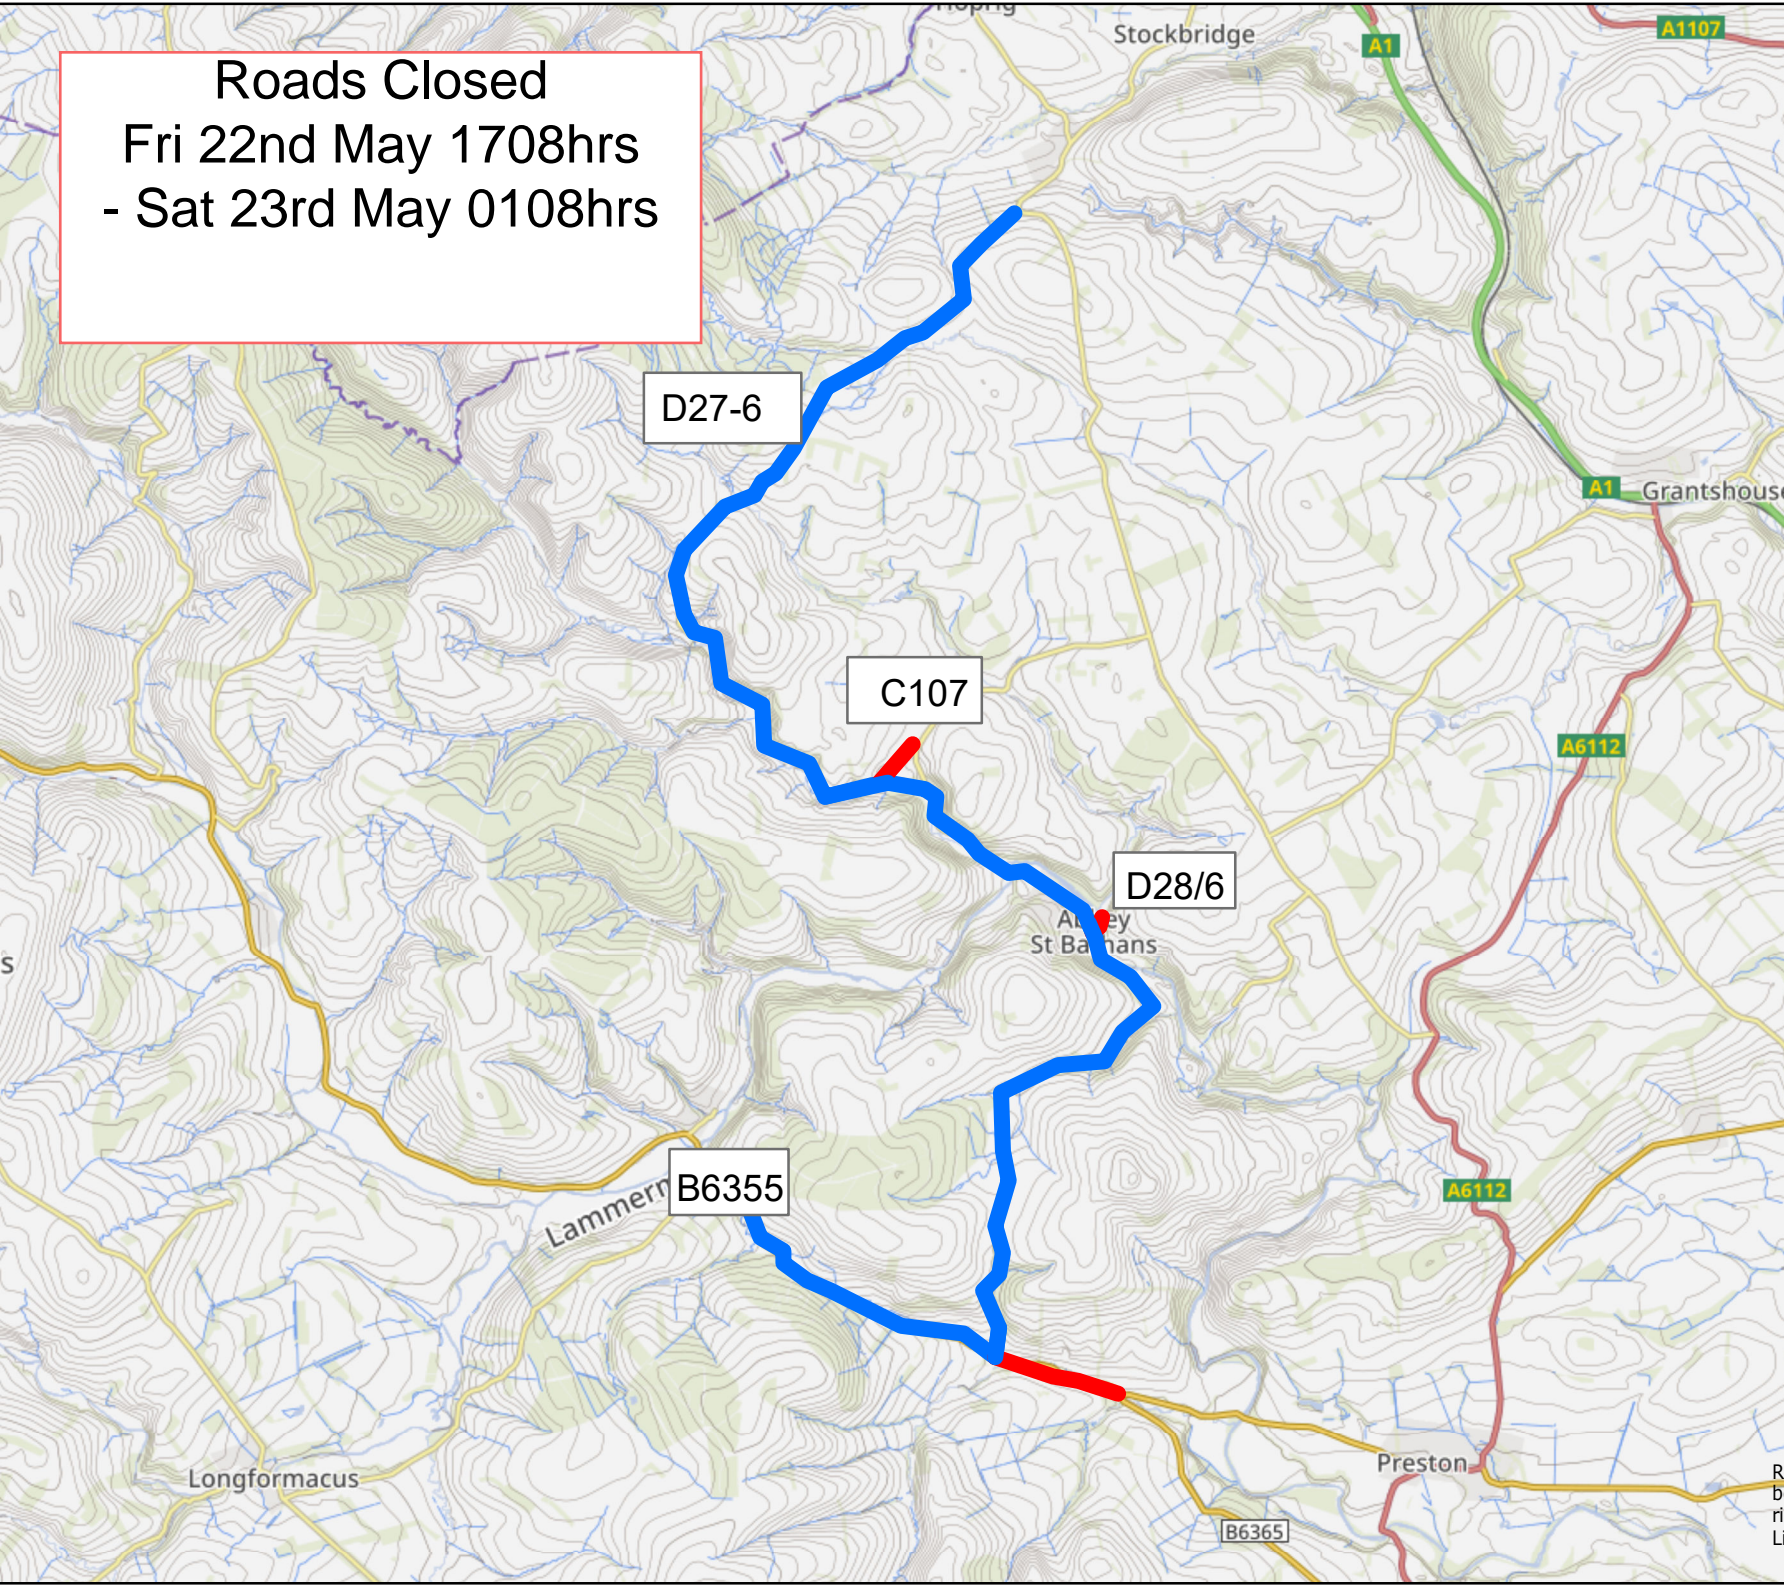

Roads Closed
Sat 23rd May
0823 - 1623hrs

**Jim Clark Rally 2026
Polwarth Stage
Road Closures**

- Key:**
- Stage route closures
 - Other closures

Roads Closed
Sat 23rd May
0902 - 1702hrs

**Jim Clark Rally 2026
Blackadder Stage**

Road Closures

Key:

 Stage Route Closures

 Other Closures

Roads Closed
Sunday 24th May
0731 - 1531hrs

**Jim Clark Rally 2026
Westruther Stage**

Road Closures

Key:

-  Stage Closure
-  Other Closures

Roads Closed
Sun 24th May
0800 - 1600hrs

**Jim Clark Rally
Scott's View Stage**

Road Closures

Key:

-  Stage Closure
-  Other Closures

Jim Clark Rally Roxburgh Stage

Road Closures

Key:

-  Stage Closure
-  Other Closures

Roads Closed
Sunday 24th May
0827 - 1627hrs

Roads Closed
Sunday 24th May
0915 - 1715hrs

**Jim Clark Rally 2026
Eccles Stage**

Road Closures

Key:

-  Stage Route Closures
-  Other closures