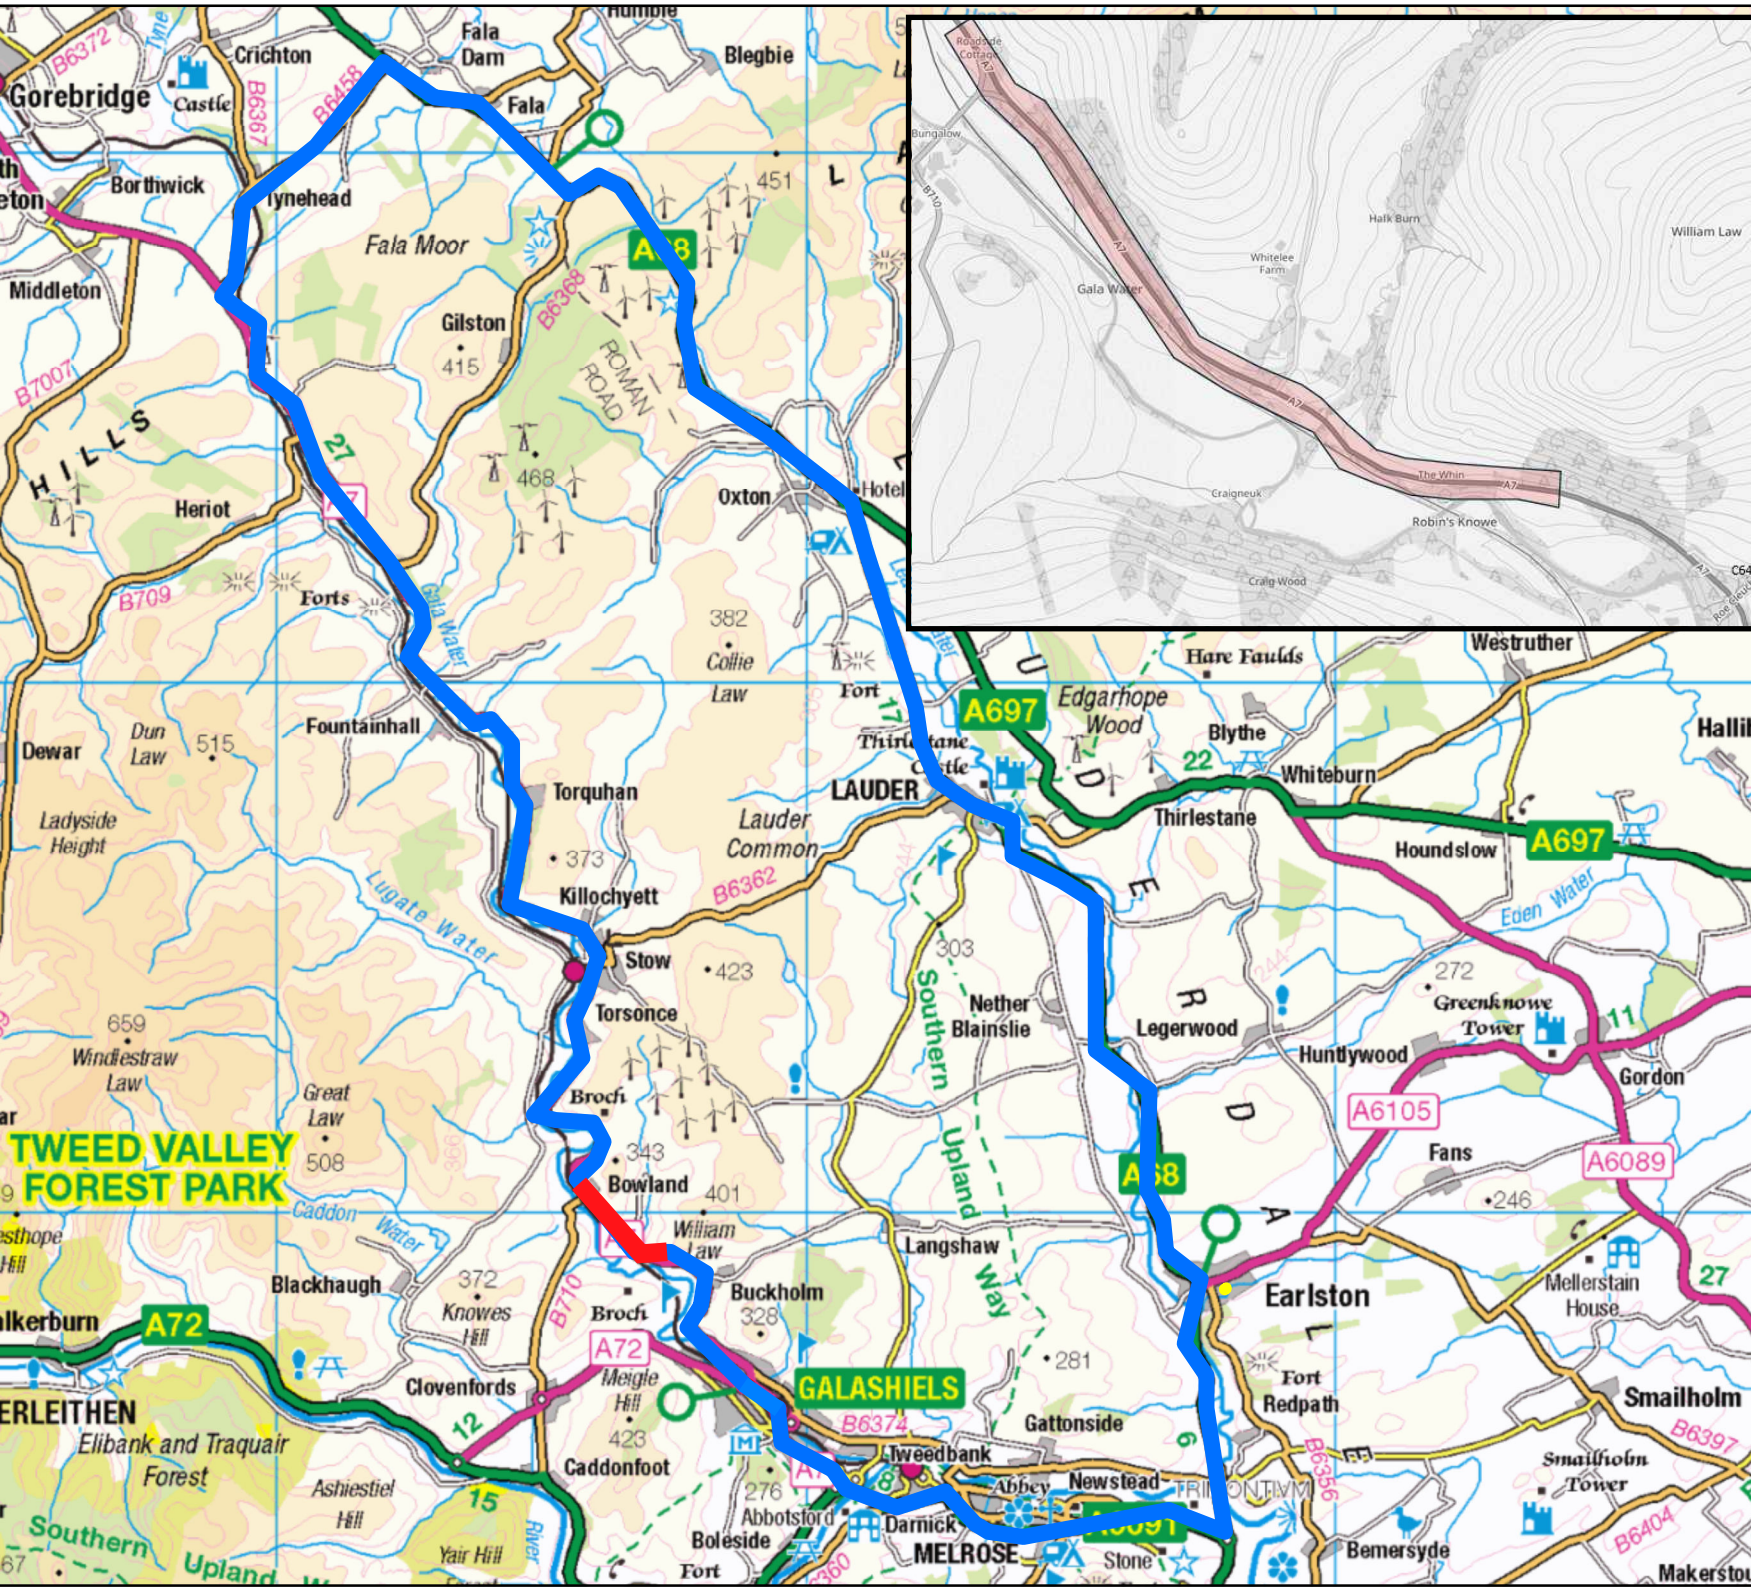

1:142,907

**A7
Buckholm to Bowland**

Road Closure

Key:

 Closure

 Alternative route

G/Network/Covid 19/A NHS MAXX VAXX