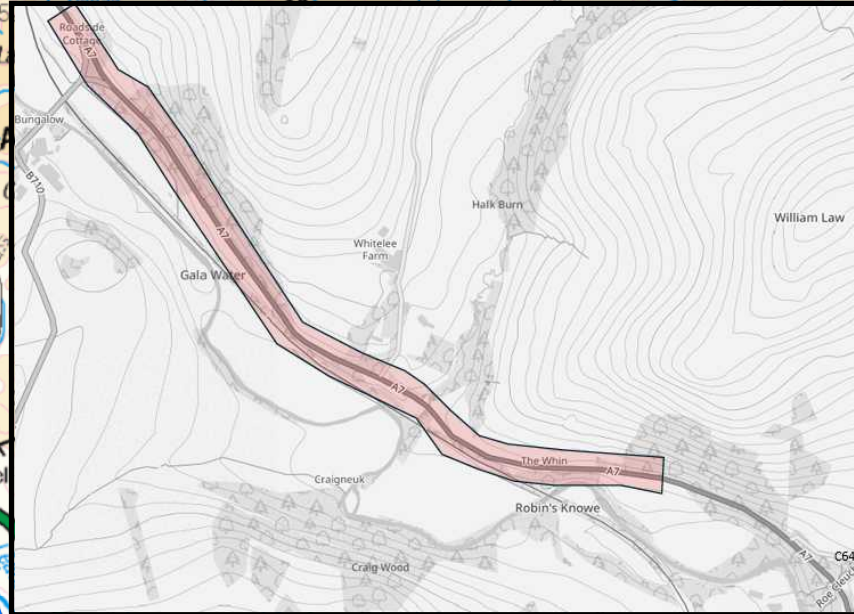

1:142,907

**A7
Buckholm to Bowland**

Road Closure

Key:

 Closure

 Alternative route

G/Network/Covid 19/A NHS MAXX VAXX