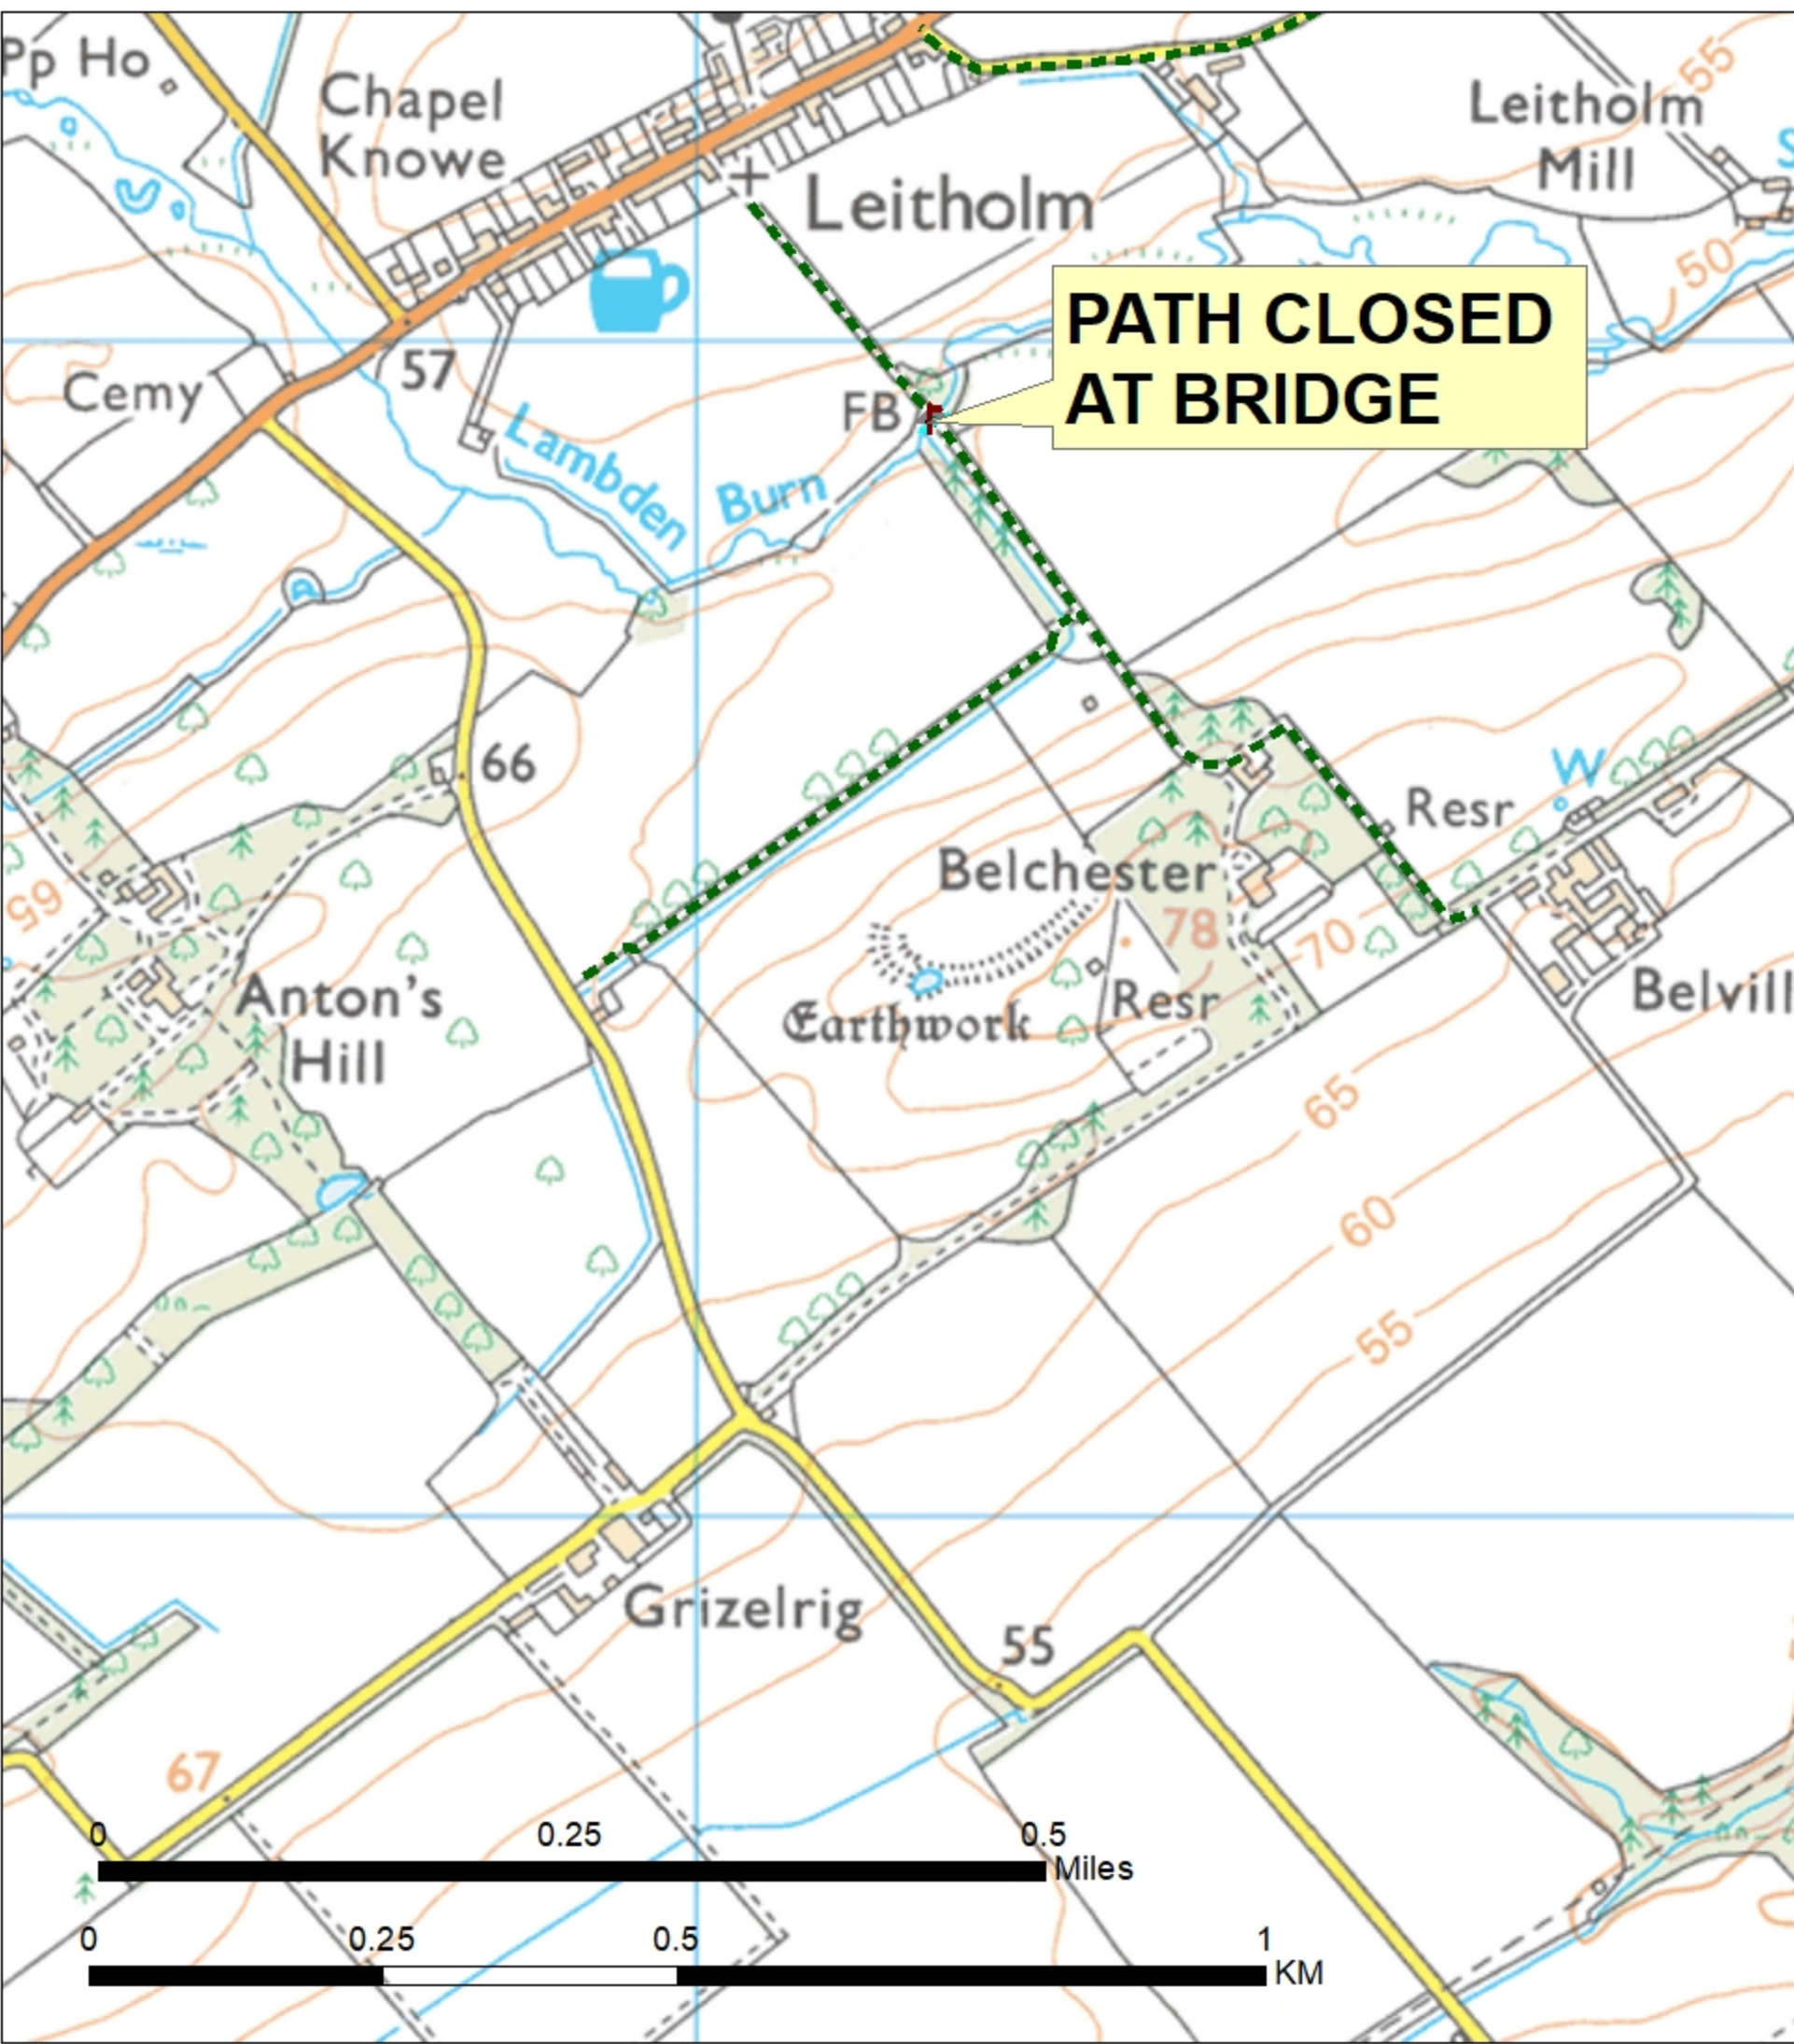

# Scottish Borders Leitholm

## Berwickshire area

# PATH CLOSED AT BRIDGE

### Legend

- Managed Path SBC (Core Path, Promoted Route, Aspirational Core Path)
- Other (Right of Way; Permissive/ Customary Path; Longer-term Aspirational Path)

This map has been prepared by the Countryside Access Ranger Service part of Active travel team of Scottish Borders Council.