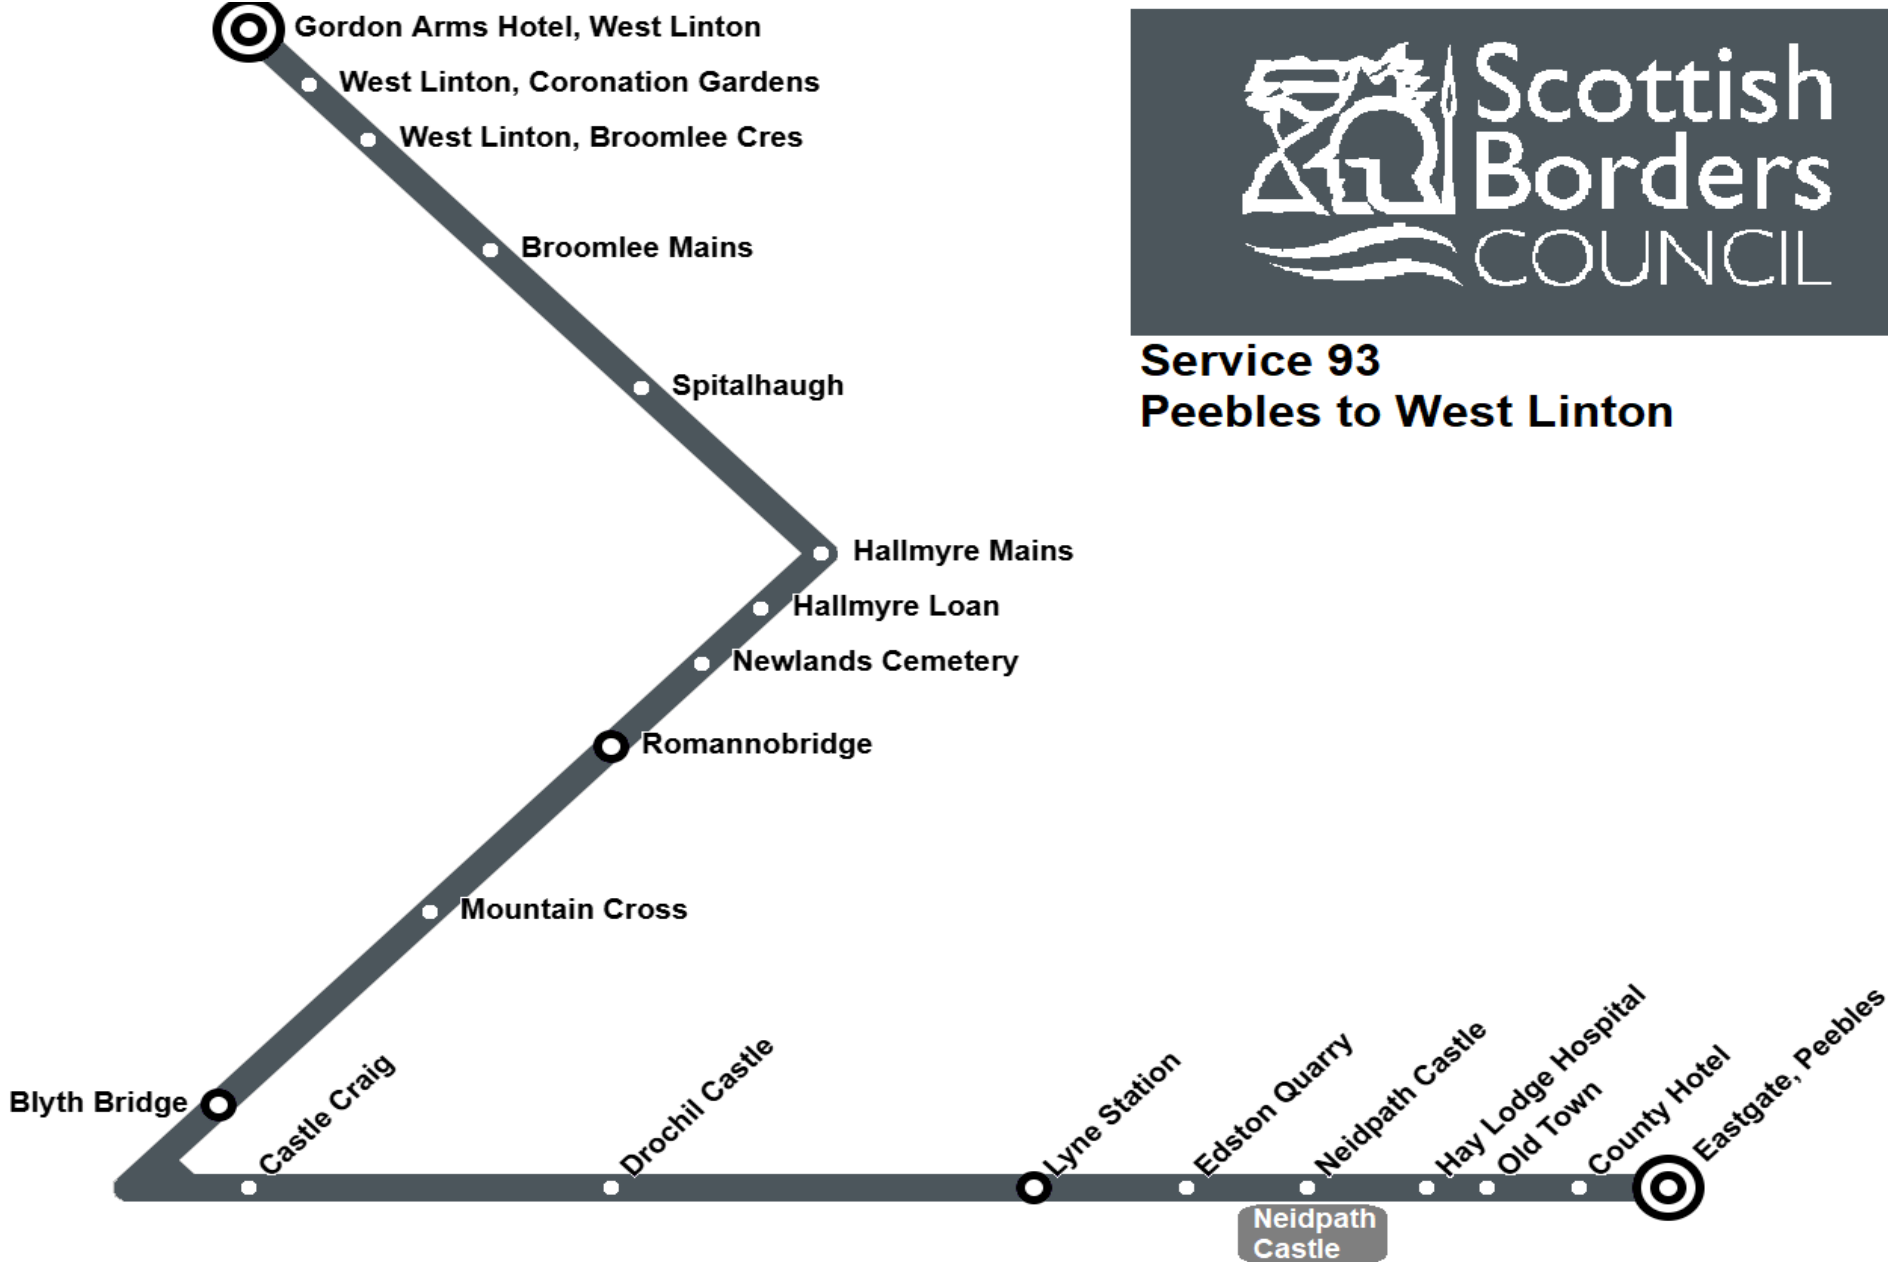

Service 93 - Peebles to West Linton

Monday to Saturday

Service does not operate 25 & 26 December nor 1 & 2 January

Timetable effective from 12/05/2025

Peebles - Lyne Station - Blyth Bridge - Romanno Bridge - West Linton

West Linton - Romanno Bridge - Blyth Bridge - Lyne Station - Peebles

West Linton to Peebles

Stop V				
West Linton, Gordon Arms Hotel	09:25	13:25	16:25	18:25
Romanno Bridge, opposite Bus Shelter	09:33	13:33	16:33	18:33
Blyth Bridge, opposite Bus Shelter	09:37	13:37	16:37	18:37
Lyne Station, A72	09:48	13:48	16:48	18:48
Peebles, Eastgate Post Office	09:58	13:58	16:58	18:58

For information about all forms of Public Transport in Scotland, visit Traveline Scotland. www.travelinescotland.com or phone **0141 465 1878**.

Map and route descriptions on next page.

**Service 93
Peebles to West Linton**

Route Descriptions:

Peebles to West Linton- Eastgate - Hay Lodge Hospital - Lyne Station - Castle Craig - Blyth Bridge - Romannobridge - Hallmyre Mains - Spitalhaugh - West Linton - Gordon Arms Hotel

West Linton to Peebles- Gordon Arms Hotel - West Linton - Spitalhaugh - Hallmyre Mains - Romannobridge - Blyth Bridge - Castle Craig - Lyne Station - Hay Lodge Hospital - Eastgate