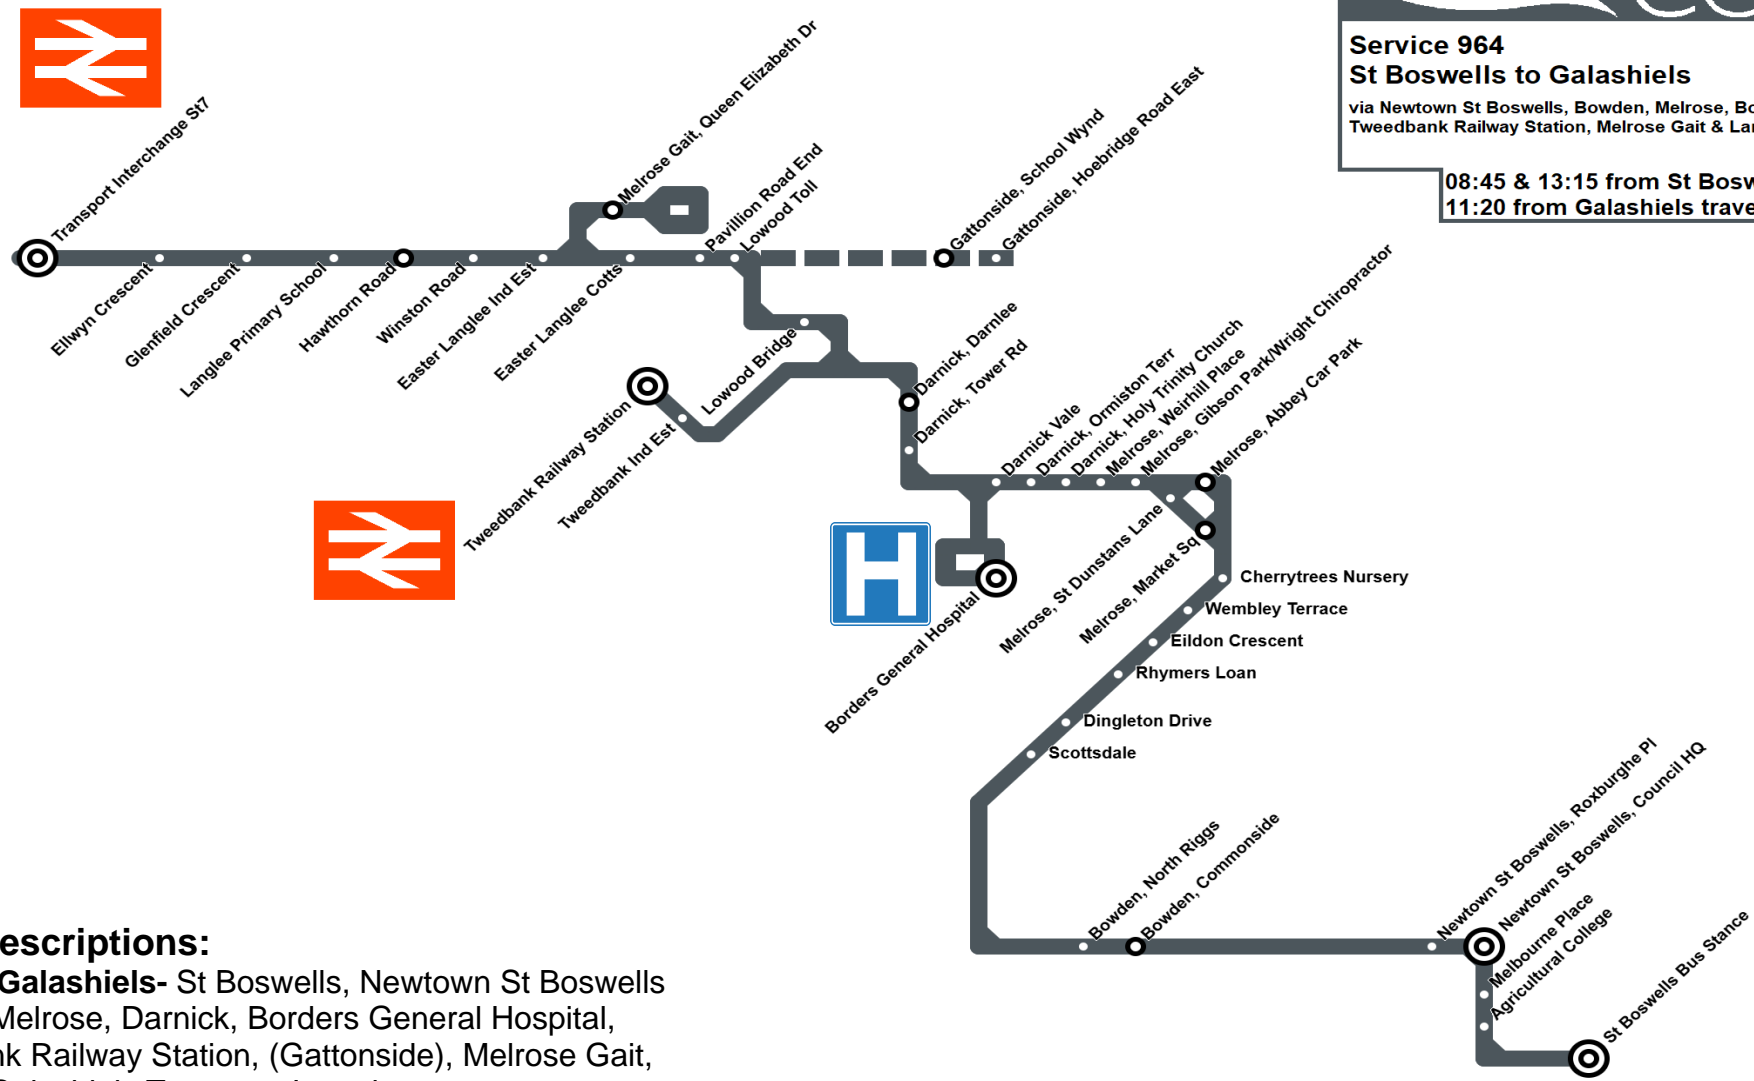

StopV			
Galashiels Transport Interchange, Stance 7	09:40	11:20	14:10
Langlee, Hawthorn Road	09:45	11:25	14:15
Melrose Gait, Queen Elizabeth Drive	09:48	11:28	14:18
Gattonside, School Wynd	***	11:34	***
Tweedbank Railway Station	09:55	11:41	14:25
Darnick, Tower Road	09:57	11:43	14:27
Borders General Hospital	10:00	11:47	14:31
Melrose, Abbey Car Park	10:05	11:52	14:36
Bowden, Commonsides	10:18	12:02	14:44
Newtown St Boswells, Dryburgh Arms	10:24	12:07	14:49
St Boswells Bus Stance	10:28	12:11	14:54

For information about all forms of Public Transport in Scotland, visit Traveline Scotland. www.travelinescotland.com or phone 0141 465 1878.

Maps and route descriptions on next page.

Service 964
St Boswells to Galashiels
 via Newtown St Boswells, Bowden, Melrose, Borders General Hospital, Tweedbank Railway Station, Melrose Gait & Langlee

08:45 & 13:15 from St Boswells travel via Gattonside
11:20 from Galashiels travels via Gattonside

Route Descriptions:

Towards Galashiels- St Boswells, Newtown St Boswells, Bowden, Melrose, Darnick, Borders General Hospital, Tweedbank Railway Station, (Gattonside), Melrose Gait, Langlee, Galashiels Transport Interchange.

Towards St Boswells- Galashiels Transport Interchange, Langlee, Melrose Gait, (Gattonside), Tweedbank Railway Station, Borders General Hospital, Darnick, Melrose, Bowden, Newtown St Boswells, St Boswells.