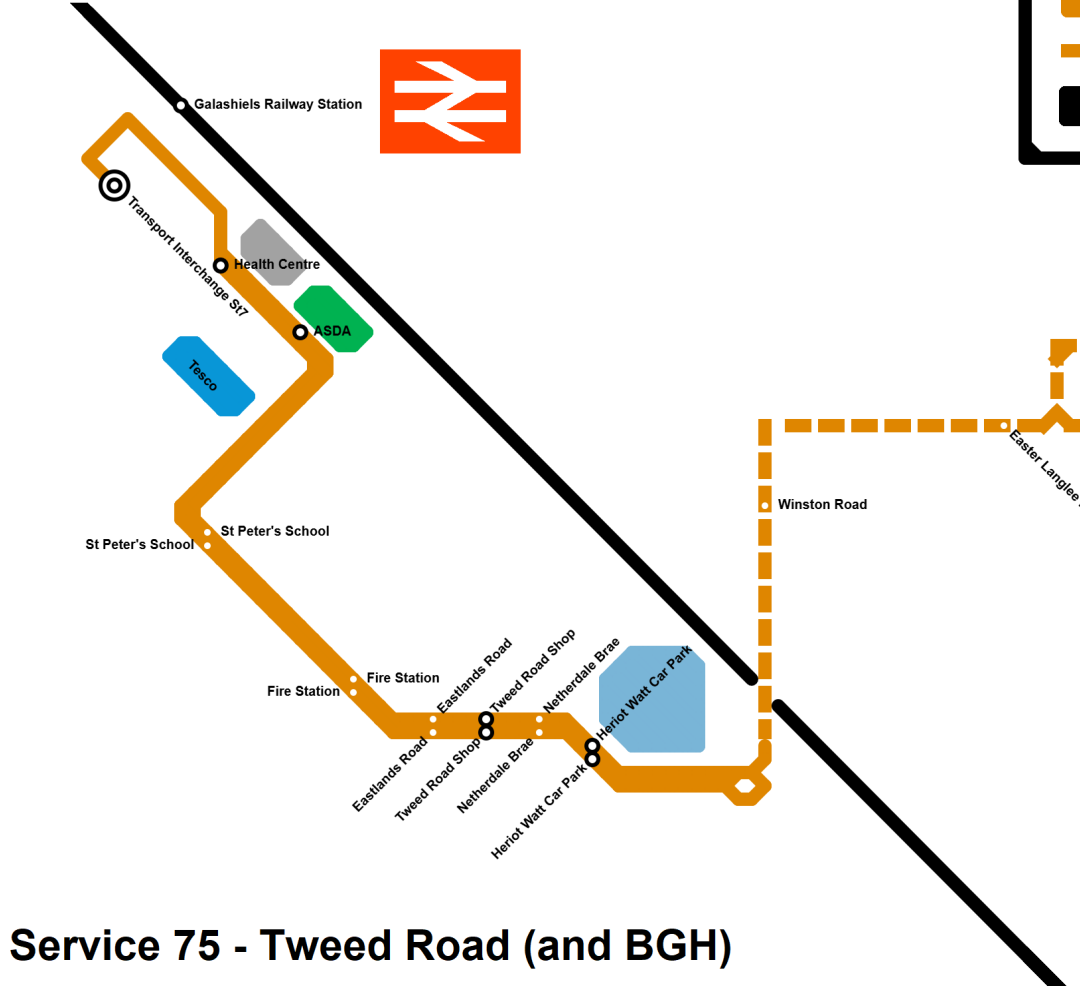

Service 75 - Galashiels Town Service (Tweed Road & Balmoral)

Monday to Saturday

Does not operate 25 & 26 December nor 1 & 2 January

Timetable effective from 12/05/2025

Transport Interchange to Tweed Road, Melrose Gait & BGH

Transport Interchange - Tweed Road - Melrose Gait - BGH - Melrose Gait - Tweed Road - Transport Interchange

StopV	Tweed Road, Melrose Gait & Borders General Hospital								
Galashiels Transport Interchange, Stance 7	07:15	08:30	09:30	10:30	11:30	13:30	14:30	15:30	17:00
ASDA (adj)	07:17	08:32	09:32	10:32	11:32	13:32	14:32	15:32	17:02
Tweed Road Shop (opp)	07:23	08:37	09:37	10:37	11:37	13:37	14:37	15:37	17:08
Heriot Watt Car Park (adj)	07:24	08:38	09:38	10:38	11:38	13:38	14:38	15:38	17:09
Melrose Gait, Queen Elizabeth Drive	07:31	***	***	***	***	***	***	***	17:16
Borders General Hospital	07:39	***	***	***	***	***	***	***	17:24
Melrose Gait, Queen Elizabeth Drive	07:46	***	***	***	***	***	***	***	17:32
Heriot Watt Car Park (opp)	07:51	08:39	09:39	10:39	11:39	13:39	14:39	15:39	17:36
Tweed Road Shop (adj)	07:52	08:40	09:40	10:40	11:40	13:40	14:40	15:40	17:38
Health Centre (opp)	07:57	08:48	09:48	10:48	11:48	13:48	14:48	15:48	17:44
Galashiels Transport Interchange, Stance 7	07:59	08:50	09:50	10:50	11:50	13:50	14:50	15:50	17:46

Map and Route Descriptions on next page

	Balmoral Service
	Tweed Road Service
	Melrose Gait & BGH (07:15 & 17:00 departures only)
	Borders Railway Line

Service 75 - Tweed Road (and BGH)

Route Descriptions.

Tweed Road, Melrose Gait & BGH:

Transport Interchange - ASDA - Abbotsford Road - Tweed Road.
 *(Winston Road - Melrose Road - Melrose Gait - B6374 - A6091 - Borders General Hospital - A6091 - B6374 - Melrose Gait - Melrose Road - Winston Road)
 Tweed Road - Abbotsford Road - Galashiels Health Centre - Transport Interchange.