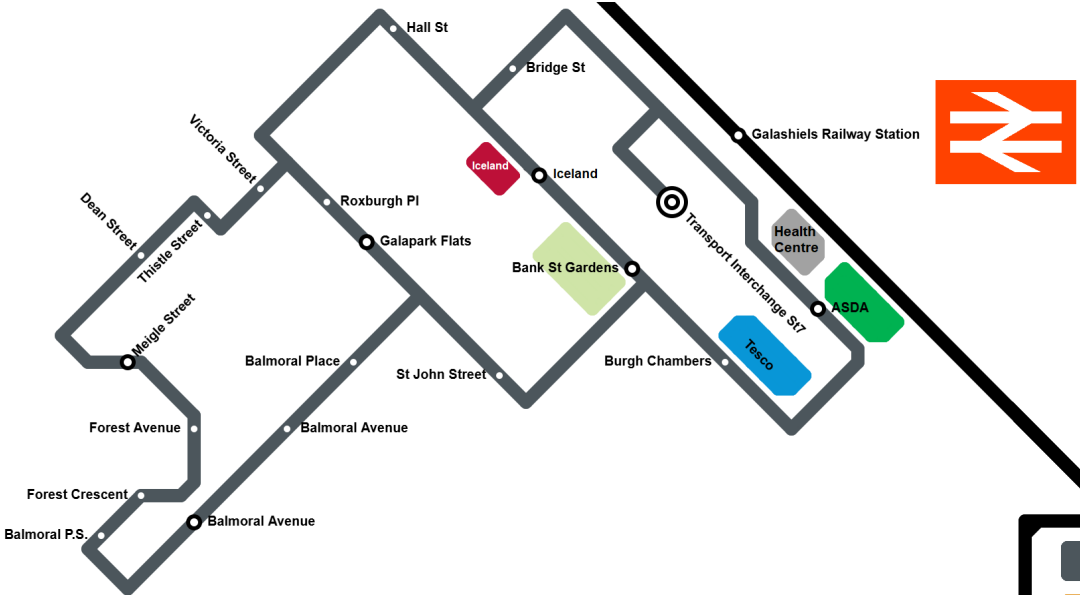

Transport Interchange - Tweed Road - Melrose Gait - BGH - Melrose Gait - Tweed Road - Transport Interchange

StopV	Tweed Road, Melrose Gait & Borders General Hospital								
Galashiels Transport Interchange, Stance 7	07:15	08:30	09:30	10:30	11:30	13:30	14:30	15:30	17:00
ASDA (adj)	07:17	08:32	09:32	10:32	11:32	13:32	14:32	15:32	17:02
Tweed Road Shop (opp)	07:23	08:37	09:37	10:37	11:37	13:37	14:37	15:37	17:08
Heriot Watt Car Park (adj)	07:24	08:38	09:38	10:38	11:38	13:38	14:38	15:38	17:09
Melrose Gait, Queen Elizabeth Drive	07:31	***	***	***	***	***	***	***	17:16
Borders General Hospital	07:39	***	***	***	***	***	***	***	17:24
Melrose Gait, Queen Elizabeth Drive	07:46	***	***	***	***	***	***	***	17:32
Heriot Watt Car Park (opp)	07:51	08:39	09:39	10:39	11:39	13:39	14:39	15:39	17:36
Tweed Road Shop (adj)	07:52	08:40	09:40	10:40	11:40	13:40	14:40	15:40	17:38
Health Centre (opp)	07:57	08:48	09:48	10:48	11:48	13:48	14:48	15:48	17:44
Galashiels Transport Interchange, Stance 7	07:59	08:50	09:50	10:50	11:50	13:50	14:50	15:50	17:46

Map and Route Descriptions on next page

	Balmoral Service
	Tweed Road Service
	Melrose Gait & BGH (07:15 & 17:00 departures only)
	Borders Railway Line

Service 75 - Tweed Road (and BGH)

Route Descriptions.

Tweed Road, Melrose Gait & BGH:

Transport Interchange - ASDA - Abbotsford Road - Tweed Road.
 *(Winston Road - Melrose Road - Melrose Gait - B6374 - A6091 - Borders General Hospital - A6091 - B6374 - Melrose Gait - Melrose Road - Winston Road)
 Tweed Road - Abbotsford Road - Galashiels Health Centre - Transport Interchange.