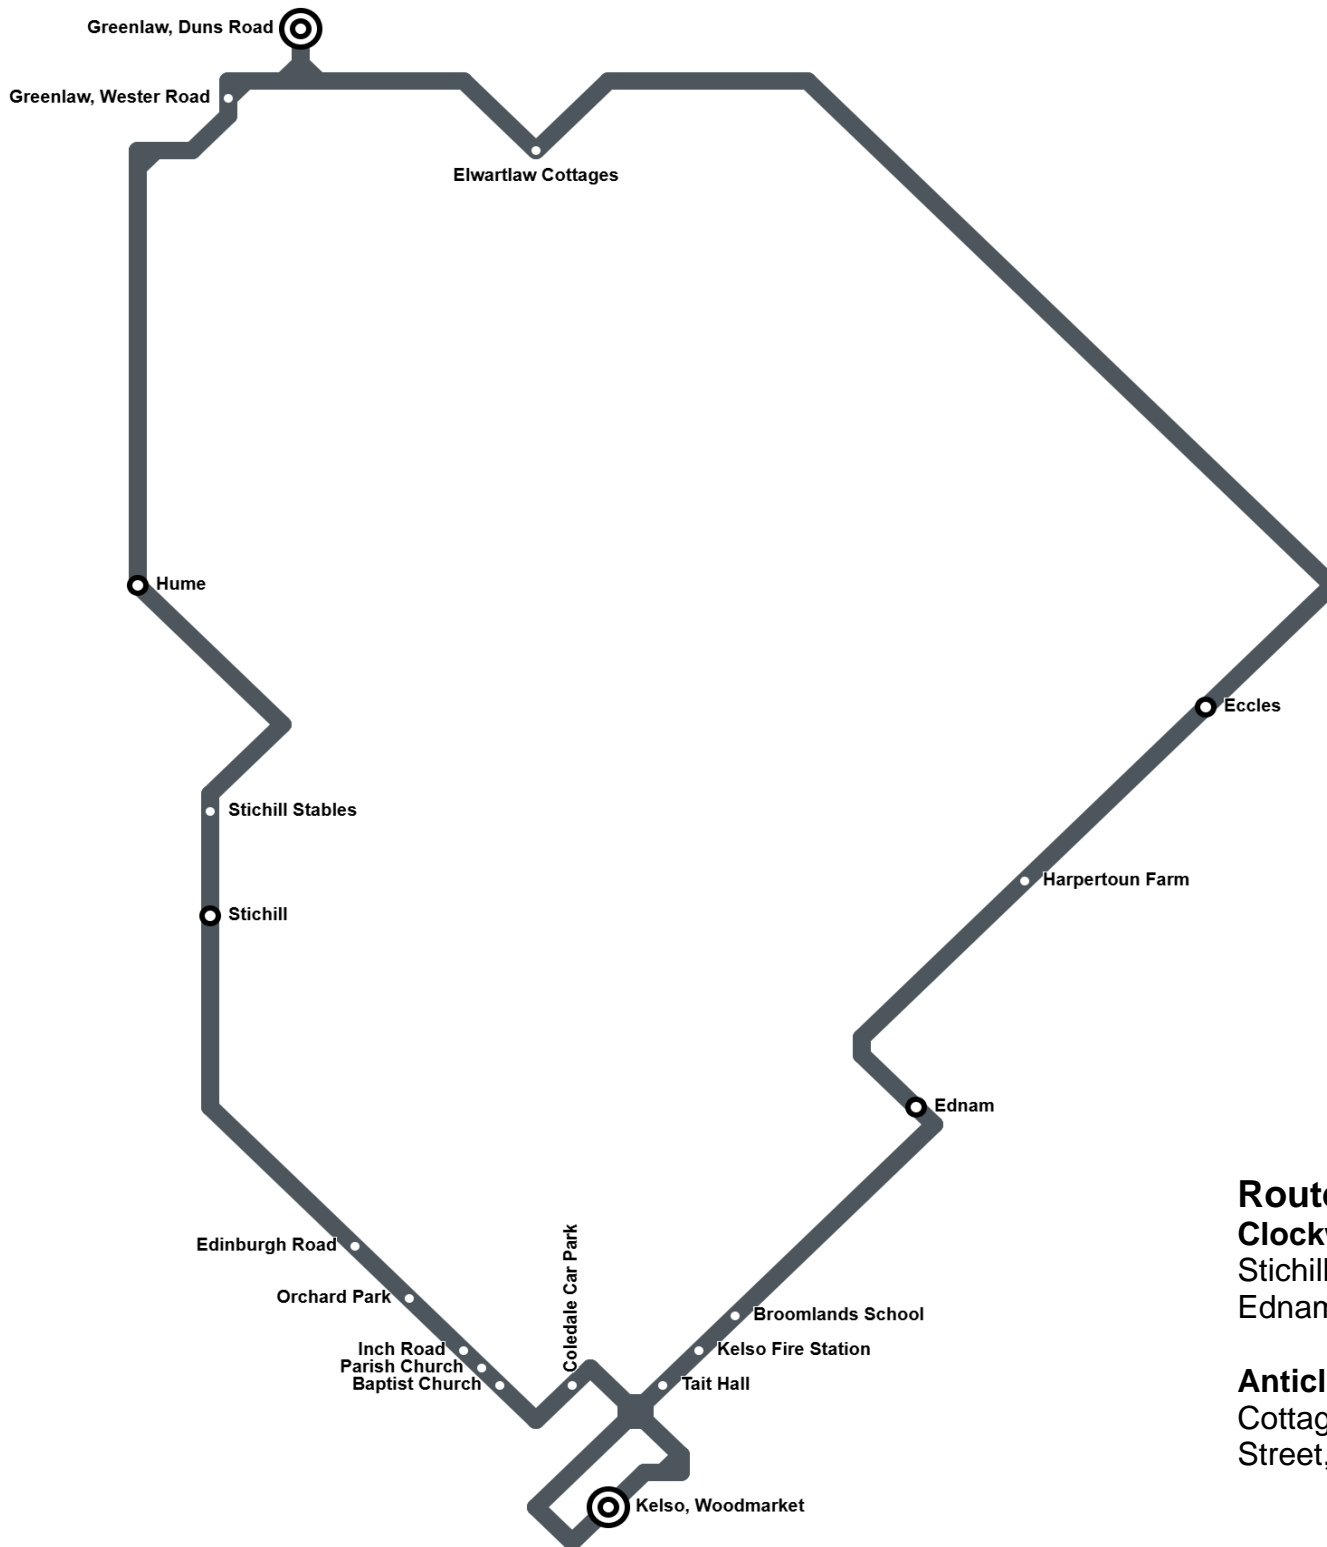

# Service 85 - Kelso to Greenlaw Circular

Monday to Saturday

Service does not operate 25 & 26 December nor 1 & 2 January

Timetable effective from 25/11/2024

## Kelso - Ednam - Eccles - Greenlaw - Hume - Stichill - Kelso Anticlockwise route

Stop V	
Kelso, Woodmarket	14:10
Ednam	14:15
Eccles	14:22
Greenlaw, Duns Road	14:30
Hume	14:37
Stichill	14:42
Kelso, Woodmarket	14:50

**Service 85  
Greenlaw Circular**

**Service travels clockwise & anticlockwise**

### **Route Descriptions:**

**Clockwise-** Woodmarket, Bowmont Street, Edinburgh Road, Stichill, Hume, Greenlaw, Elwartlaw Cottages, A697, Eccles, Ednam, Woodmarket

**Anticlockwise-** Woodmarket, Ednam, Eccles, A697, Elwartlaw Cottages, Greenlaw, Hume, Stichill, Edinburgh Road, Bowmont Street, Woodmarket